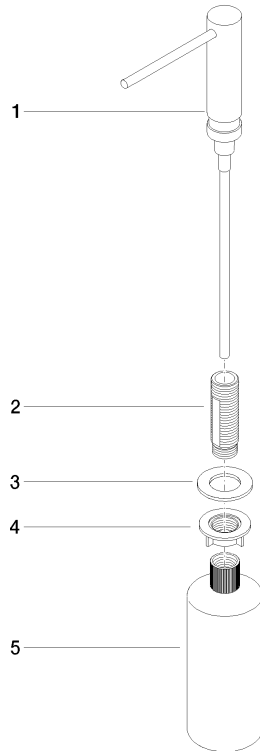

Dispenser without rosette - Brushed Platinum

ELIO

82 424 970

- 124mm projection
- 500 ml bottle
- can be filled from the top
- rotating pump head
- height 125 mm
- width 30mm
- hole diameter 25 mm

Fits ELIO, ENO, MEM, META SQUARE, SYNC and TARA ULTRA

Fits: ELIO, MEM, ENO, SYNC, TARA ULTRA, META SQUARE

	Brushed Platinum	82 424 970-06
	Chrome	82 424 970-00
	Platinum	82 424 970-08
	Durabrand (23kt Gold)	82 424 970-09
	Dark Chrome	82 424 970-19
	Brushed Durabrand (23kt Gold)	82 424 970-28
	Matte Black	82 424 970-33
	Brushed Champagne (22kt Gold)	82 424 970-46
	Champagne (22kt Gold)	82 424 970-47
	Brushed Chrome	82 424 970-93
	Brushed Dark Platinum	82 424 970-99

82 424 970

mm [inches]

82 424 970

Parts for other finishes can be found here: [Chrome](#)

Spare parts list

No.	Item Number	Name	Quantity used	Delivery time
1	90 10 10 539 00-06	dispenser	1	10
2	08 10 10 527 90	holder	1	2
3	09 14 05 014 90	seal	1	2
4	08 10 10 517 90	nut	1	2
5	90 10 10 603 00 90	container	1	2