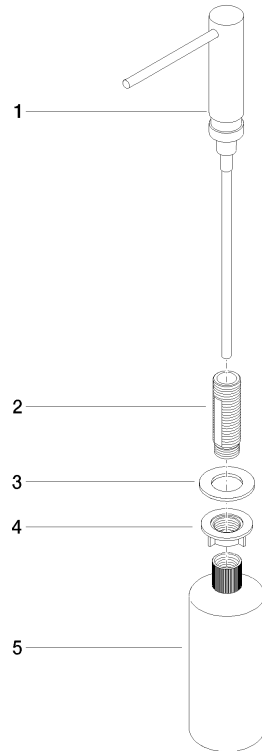

**Dispenser without rosette - Platinum**

ELIO

82 424 970

- 124mm projection
- 500 ml bottle
- can be filled from the top
- rotating pump head
- height 125 mm
- width 30mm
- hole diameter 25 mm

Fits ELIO, ENO, MEM, META SQUARE, SYNC and TARA ULTRA

Fits: ELIO, MEM, ENO, SYNC, TARA ULTRA, META SQUARE

	Platinum	82 424 970-08
	Chrome	82 424 970-00
	Brushed Platinum	82 424 970-06
	Durabrace (23kt Gold)	82 424 970-09
	Dark Chrome	82 424 970-19
	Brushed Durabrace (23kt Gold)	82 424 970-28
	Matte Black	82 424 970-33
	Brushed Champagne (22kt Gold)	82 424 970-46
	Champagne (22kt Gold)	82 424 970-47
	Brushed Chrome	82 424 970-93
	Brushed Dark Platinum	82 424 970-99

82 424 970

mm [inches]

82 424 970

Parts for other finishes can be found here: [Chrome](#)

### Spare parts list

No.	Item Number	Name	Quantity used	Delivery time
1	90 10 10 539 00-08	dispenser	1	40
2	08 10 10 527 90	holder	1	2
3	09 14 05 014 90	seal	1	2
4	08 10 10 517 90	nut	1	2
5	90 10 10 603 00 90	container	1	2