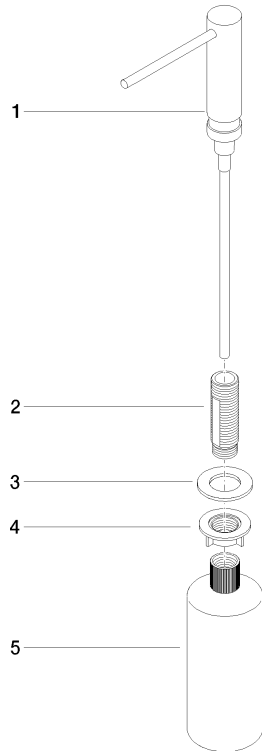

Dispenser without rosette - Brushed Durabronz (23kt Gold)

ELIO

82 424 970

- 124mm projection
- 500 ml bottle
- can be filled from the top
- rotating pump head
- height 125 mm
- width 30mm
- hole diameter 25 mm

Fits ELIO, ENO, MEM, META SQUARE, SYNC and TARA ULTRA

Fits: ELIO, MEM, ENO, SYNC, TARA ULTRA, META SQUARE

	Brushed Durabronz (23kt Gold)	82 424 970-28
	Chrome	82 424 970-00
	Brushed Platinum	82 424 970-06
	Platinum	82 424 970-08
	Durabronz (23kt Gold)	82 424 970-09
	Dark Chrome	82 424 970-19
	Matte Black	82 424 970-33
	Brushed Champagne (22kt Gold)	82 424 970-46
	Champagne (22kt Gold)	82 424 970-47
	Brushed Chrome	82 424 970-93
	Brushed Dark Platinum	82 424 970-99

82 424 970

mm [inches]

82 424 970

Parts for other finishes can be found here: [Chrome](#)

Spare parts list

No.	Item Number	Name	Quantity used	Delivery time
1	90 10 10 539 00-28	dispenser	1	20
2	08 10 10 527 90	holder	1	2
3	09 14 05 014 90	seal	1	2
4	08 10 10 517 90	nut	1	2
5	90 10 10 603 00 90	container	1	2