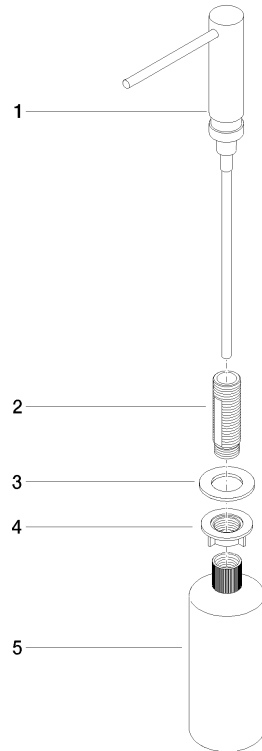

## Dispenser without rosette - Matte Black

ELIO

82 424 970

- 124mm projection
- 500 ml bottle
- can be filled from the top
- rotating pump head
- height 125 mm
- width 30mm
- hole diameter 25 mm

Fits ELIO, ENO, MEM, META SQUARE, SYNC and TARA ULTRA

Fits: ELIO, MEM, ENO, SYNC, TARA ULTRA, META SQUARE

	Matte Black	82 424 970-33
	Chrome	82 424 970-00
	Brushed Platinum	82 424 970-06
	Platinum	82 424 970-08
	Durabrand (23kt Gold)	82 424 970-09
	Dark Chrome	82 424 970-19
	Brushed Durabrand (23kt Gold)	82 424 970-28
	Brushed Champagne (22kt Gold)	82 424 970-46
	Champagne (22kt Gold)	82 424 970-47
	Brushed Chrome	82 424 970-93
	Brushed Dark Platinum	82 424 970-99

82 424 970

mm [inches]

82 424 970

Parts for other finishes can be found here: [Chrome](#)

### Spare parts list

No.	Item Number	Name	Quantity used	Delivery time
1	90 10 10 539 00-33	dispenser	1	30
2	08 10 10 527 90	holder	1	2
3	09 14 05 014 90	seal	1	2
4	08 10 10 517 90	nut	1	2
5	90 10 10 603 00 90	container	1	2