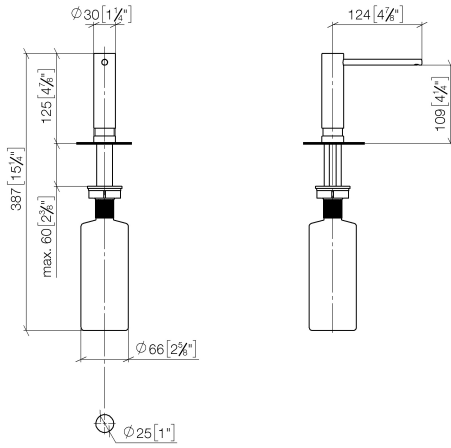

## Dispenser without rosette - Matte Black

ELIO

82 424 970

- 124mm projection
- 500 ml bottle
- can be filled from the top
- rotating pump head
- height 125 mm
- width 30mm
- hole diameter 25 mm

Fits ELIO, ENO, MEM, META SQUARE, SYNC and TARA ULTRA

Fits: ELIO, MEM, ENO, SYNC, TARA ULTRA, META SQUARE

	Matte Black	82 424 970-33
	Chrome	82 424 970-00
	Brushed Platinum	82 424 970-06
	Platinum	82 424 970-08
	Durabrand (23kt Gold)	82 424 970-09
	Dark Chrome	82 424 970-19
	Brushed Durabrand (23kt Gold)	82 424 970-28
	Brushed Champagne (22kt Gold)	82 424 970-46
	Champagne (22kt Gold)	82 424 970-47
	Brushed Chrome	82 424 970-93
	Brushed Dark Platinum	82 424 970-99

82 424 970

mm [inches]

82 424 970

Parts for other finishes can be found here: [Chrome](#)

### Spare parts list

No.	Item Number	Name	Quantity used	Delivery time
1	90 10 10 539 00-33	dispenser	1	30
2	08 10 10 527 90	holder	1	2
3	09 14 05 014 90	seal	1	2
4	08 10 10 517 90	nut	1	2
5	90 10 10 603 00 90	container	1	2