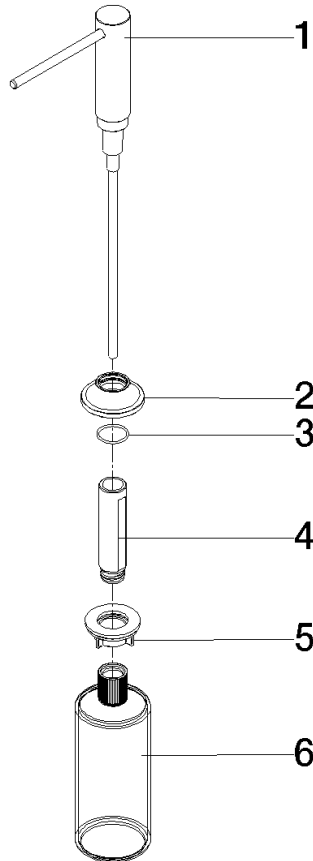

82 434 809

- 140mm projection
- 500 ml bottle
- can be filled from the top
- rotating pump head
- height 124 mm
- rosette Ø 55 mm
- hole diameter 25 mm

	Dark Chrome	82 434 809-19
	Chrome	82 434 809-00
	Brushed Platinum	82 434 809-06
	Platinum	82 434 809-08
	Durabress (23kt Gold)	82 434 809-09
	Brushed Durabress (23kt Gold)	82 434 809-28
	Matte Black	82 434 809-33
	Brushed Champagne (22kt Gold)	82 434 809-46
	Champagne (22kt Gold)	82 434 809-47
	Brushed Chrome	82 434 809-93
	Brushed Dark Platinum	82 434 809-99

82 434 809

mm [inches]

82 434 809

Parts for other finishes can be found here: [Chrome](#)

Spare parts list

No.	Item Number	Name	Quantity used	Delivery time
1	90 10 10 534 00-19	dispenser	1	20
2	90 27 87 042 00-19	rosette	1	-
Spare part can no longer be ordered, please order the replacement item				
3	09 14 10 112 90	seal	1	2
4	08 10 10 527 90	holder	1	2
5	05 23 10 001 00 90	fixing set	1	2
6	90 10 10 603 00 90	container	1	2