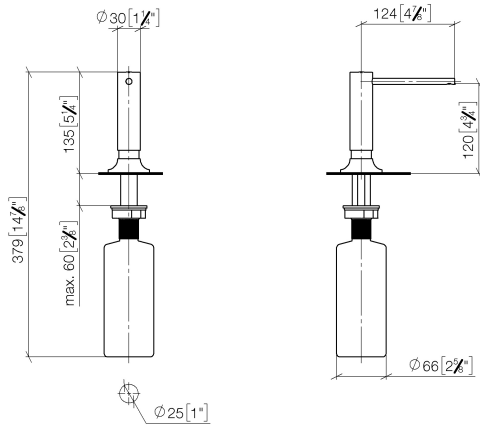

82 434 809

- 140mm projection
- 500 ml bottle
- can be filled from the top
- rotating pump head
- height 124 mm
- rosette Ø 55 mm
- hole diameter 25 mm

	Brushed Durabron (23kt Gold)	82 434 809-28
	Chrome	82 434 809-00
	Brushed Platinum	82 434 809-06
	Platinum	82 434 809-08
	Durabron (23kt Gold)	82 434 809-09
	Dark Chrome	82 434 809-19
	Matte Black	82 434 809-33
	Brushed Champagne (22kt Gold)	82 434 809-46
	Champagne (22kt Gold)	82 434 809-47
	Brushed Chrome	82 434 809-93
	Brushed Dark Platinum	82 434 809-99

82 434 809

mm [inches]

82 434 809

Parts for other finishes can be found here: [Chrome](#)

### Spare parts list

No.	Item Number	Name	Quantity used	Delivery time
1	90 10 10 534 00-28	dispenser	1	20
2	90 27 87 042 00-28	rosette	1	-
Spare part can no longer be ordered, please order the replacement item				
3	09 14 10 112 90	seal	1	2
4	08 10 10 527 90	holder	1	2
5	05 23 10 001 00 90	fixing set	1	2
6	90 10 10 603 00 90	container	1	2