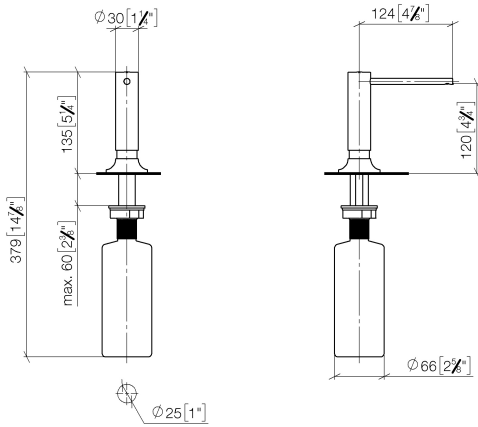

82 434 809

- 140mm projection
- 500 ml bottle
- can be filled from the top
- rotating pump head
- height 124 mm
- rosette Ø 55 mm
- hole diameter 25 mm

	Brushed Champagne (22kt Gold)	82 434 809-46
	Chrome	82 434 809-00
	Brushed Platinum	82 434 809-06
	Platinum	82 434 809-08
	Durabrand (23kt Gold)	82 434 809-09
	Dark Chrome	82 434 809-19
	Brushed Durabrand (23kt Gold)	82 434 809-28
	Matte Black	82 434 809-33
	Champagne (22kt Gold)	82 434 809-47
	Brushed Chrome	82 434 809-93
	Brushed Dark Platinum	82 434 809-99

82 434 809

mm [inches]

82 434 809

Parts for other finishes can be found here: [Chrome](#)

Spare parts list

No.	Item Number	Name	Quantity used	Delivery time
1	90 10 10 534 00-46	dispenser	1	30
2	90 27 87 042 00-46	rosette	1	-
Spare part can no longer be ordered, please order the replacement item				
3	09 14 10 112 90	seal	1	2
4	08 10 10 527 90	holder	1	2
5	05 23 10 001 00 90	fixing set	1	2
6	90 10 10 603 00 90	container	1	2