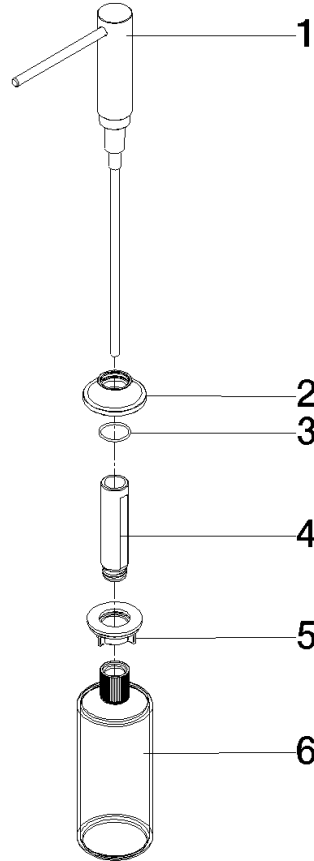

82 434 809

- 140mm projection
- 500 ml bottle
- can be filled from the top
- rotating pump head
- height 124 mm
- rosette Ø 55 mm
- hole diameter 25 mm

	Brushed Champagne (22kt Gold)	82 434 809-46
	Chrome	82 434 809-00
	Brushed Platinum	82 434 809-06
	Platinum	82 434 809-08
	Durabrand (23kt Gold)	82 434 809-09
	Dark Chrome	82 434 809-19
	Brushed Durabrand (23kt Gold)	82 434 809-28
	Matte Black	82 434 809-33
	Champagne (22kt Gold)	82 434 809-47
	Brushed Chrome	82 434 809-93
	Brushed Dark Platinum	82 434 809-99

82 434 809

mm [inches]

82 434 809

Parts for other finishes can be found here: [Chrome](#)

Spare parts list

No.	Item Number	Name	Quantity used	Delivery time
1	90 10 10 534 00-46	dispenser	1	30
2	90 27 87 042 00-46	rosette	1	-
Spare part can no longer be ordered, please order the replacement item				
3	09 14 10 112 90	seal	1	2
4	08 10 10 527 90	holder	1	2
5	05 23 10 001 00 90	fixing set	1	2
6	90 10 10 603 00 90	container	1	2