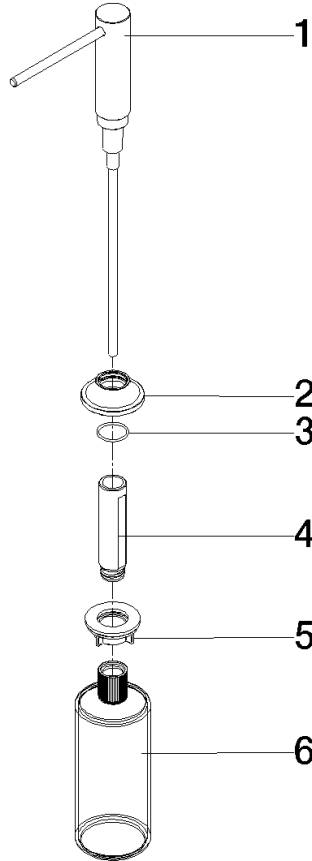

82 434 809

- 140mm projection
- 500 ml bottle
- can be filled from the top
- rotating pump head
- height 124 mm
- rosette Ø 55 mm
- hole diameter 25 mm

	Champagne (22kt Gold)	82 434 809-47
	Chrome	82 434 809-00
	Brushed Platinum	82 434 809-06
	Platinum	82 434 809-08
	Durabrand (23kt Gold)	82 434 809-09
	Dark Chrome	82 434 809-19
	Brushed Durabrand (23kt Gold)	82 434 809-28
	Matte Black	82 434 809-33
	Brushed Champagne (22kt Gold)	82 434 809-46
	Brushed Chrome	82 434 809-93
	Brushed Dark Platinum	82 434 809-99

82 434 809

mm [inches]

82 434 809

Parts for other finishes can be found here: [Chrome](#)

**Spare parts list**

No.	Item Number	Name	Quantity used	Delivery time
1	90 10 10 534 00-47	dispenser	1	30
2	90 27 87 042 00-47	rosette	1	-
Spare part can no longer be ordered, please order the replacement item				
3	09 14 10 112 90	seal	1	2
4	08 10 10 527 90	holder	1	2
5	05 23 10 001 00 90	fixing set	1	2
6	90 10 10 603 00 90	container	1	2