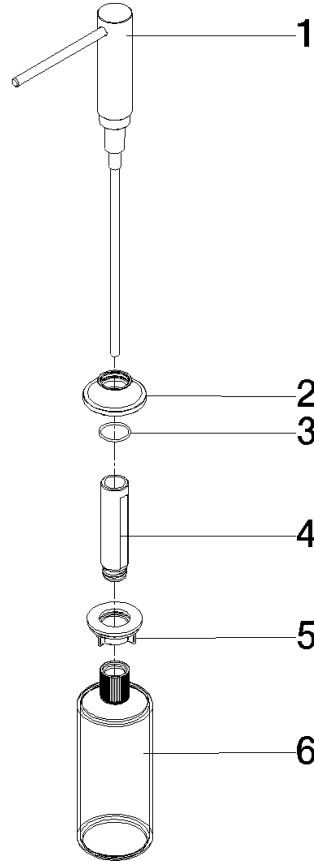

82 434 809

- 140mm projection
- 500 ml bottle
- can be filled from the top
- rotating pump head
- height 124 mm
- rosette Ø 55 mm
- hole diameter 25 mm

	Brushed Chrome	82 434 809-93
	Chrome	82 434 809-00
	Brushed Platinum	82 434 809-06
	Platinum	82 434 809-08
	Durabrand (23kt Gold)	82 434 809-09
	Dark Chrome	82 434 809-19
	Brushed Durabrand (23kt Gold)	82 434 809-28
	Matte Black	82 434 809-33
	Brushed Champagne (22kt Gold)	82 434 809-46
	Champagne (22kt Gold)	82 434 809-47
	Brushed Dark Platinum	82 434 809-99

82 434 809

mm [inches]

82 434 809

Parts for other finishes can be found here: [Chrome](#)

### Spare parts list

No.	Item Number	Name	Quantity used	Delivery time
1	90 10 10 534 00-93	dispenser	1	20
2	90 27 87 042 00-93	rosette	1	-
Spare part can no longer be ordered, please order the replacement item				
3	09 14 10 112 90	seal	1	2
4	08 10 10 527 90	holder	1	2
5	05 23 10 001 00 90	fixing set	1	2
6	90 10 10 603 00 90	container	1	2