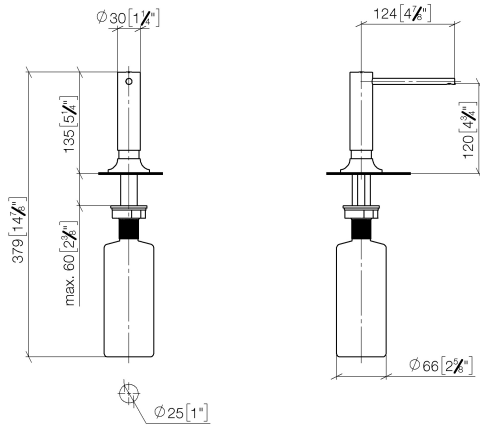

82 434 809

- 140mm projection
- 500 ml bottle
- can be filled from the top
- rotating pump head
- height 124 mm
- rosette Ø 55 mm
- hole diameter 25 mm

	Brushed Chrome	82 434 809-93
	Chrome	82 434 809-00
	Brushed Platinum	82 434 809-06
	Platinum	82 434 809-08
	Durabrand (23kt Gold)	82 434 809-09
	Dark Chrome	82 434 809-19
	Brushed Durabrand (23kt Gold)	82 434 809-28
	Matte Black	82 434 809-33
	Brushed Champagne (22kt Gold)	82 434 809-46
	Champagne (22kt Gold)	82 434 809-47
	Brushed Dark Platinum	82 434 809-99

82 434 809

mm [inches]

82 434 809

Parts for other finishes can be found here: [Chrome](#)

### Spare parts list

No.	Item Number	Name	Quantity used	Delivery time
1	90 10 10 534 00-93	dispenser	1	20
2	90 27 87 042 00-93	rosette	1	-
Spare part can no longer be ordered, please order the replacement item				
3	09 14 10 112 90	seal	1	2
4	08 10 10 527 90	holder	1	2
5	05 23 10 001 00 90	fixing set	1	2
6	90 10 10 603 00 90	container	1	2