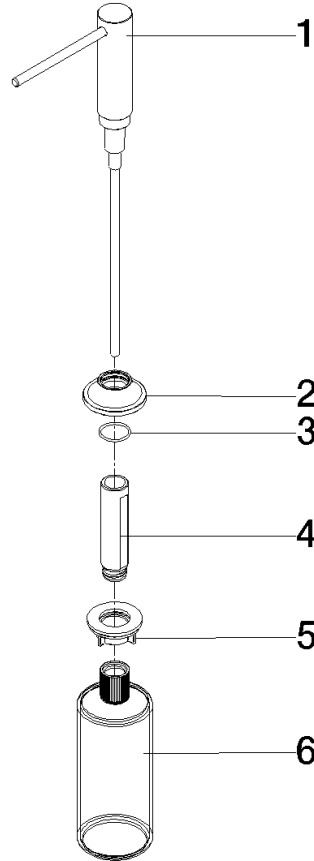

82 434 809

- 140mm projection
- 500 ml bottle
- can be filled from the top
- rotating pump head
- height 124 mm
- rosette Ø 55 mm
- hole diameter 25 mm

	Brushed Dark Platinum	82 434 809-99
	Chrome	82 434 809-00
	Brushed Platinum	82 434 809-06
	Platinum	82 434 809-08
	Durabrand (23kt Gold)	82 434 809-09
	Dark Chrome	82 434 809-19
	Brushed Durabrand (23kt Gold)	82 434 809-28
	Matte Black	82 434 809-33
	Brushed Champagne (22kt Gold)	82 434 809-46
	Champagne (22kt Gold)	82 434 809-47
	Brushed Chrome	82 434 809-93

82 434 809

mm [inches]

82 434 809

Parts for other finishes can be found here: [Chrome](#)

Spare parts list

No.	Item Number	Name	Quantity used	Delivery time
1	90 10 10 534 00-99	dispenser	1	30
2	90 27 87 042 00-99	rosette	1	-
Spare part can no longer be ordered, please order the replacement item				
3	09 14 10 112 90	seal	1	2
4	08 10 10 527 90	holder	1	2
5	05 23 10 001 00 90	fixing set	1	2
6	90 10 10 603 00 90	container	1	2