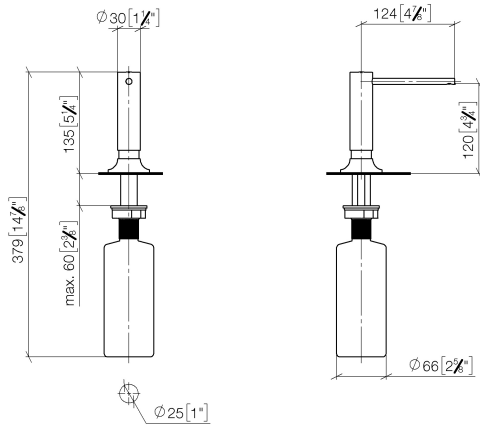

82 434 809

- 140mm projection
- 500 ml bottle
- can be filled from the top
- rotating pump head
- height 124 mm
- rosette Ø 55 mm
- hole diameter 25 mm

	Brushed Dark Platinum	82 434 809-99
	Chrome	82 434 809-00
	Brushed Platinum	82 434 809-06
	Platinum	82 434 809-08
	Durabrand (23kt Gold)	82 434 809-09
	Dark Chrome	82 434 809-19
	Brushed Durabrand (23kt Gold)	82 434 809-28
	Matte Black	82 434 809-33
	Brushed Champagne (22kt Gold)	82 434 809-46
	Champagne (22kt Gold)	82 434 809-47
	Brushed Chrome	82 434 809-93

82 434 809

mm [inches]

82 434 809

Parts for other finishes can be found here: [Chrome](#)

Spare parts list

No.	Item Number	Name	Quantity used	Delivery time
1	90 10 10 534 00-99	dispenser	1	30
2	90 27 87 042 00-99	rosette	1	-
Spare part can no longer be ordered, please order the replacement item				
3	09 14 10 112 90	seal	1	2
4	08 10 10 527 90	holder	1	2
5	05 23 10 001 00 90	fixing set	1	2
6	90 10 10 603 00 90	container	1	2