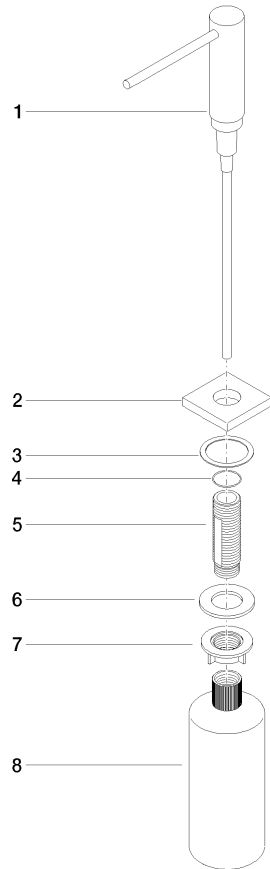

Dispenser with rosette - Chrome

LOT

82 439 970

- 124mm projection
- 500 ml bottle
- can be filled from the top
- rotating pump head
- height 124 mm
- hole diameter 25 mm
- individual rosette 55 x 55 mm

Fits LOT

	Chrome	82 439 970-00
	Brushed Platinum	82 439 970-06
	Platinum	82 439 970-08
	Durabress (23kt Gold)	82 439 970-09
	Dark Chrome	82 439 970-19
	Brushed Durabress (23kt Gold)	82 439 970-28
	Brushed Champagne (22kt Gold)	82 439 970-46
	Champagne (22kt Gold)	82 439 970-47
	Brushed Chrome	82 439 970-93
	Brushed Dark Platinum	82 439 970-99

Dispenser with rosette - Chrome

LOT

82 439 970

mm [inches]

82 439 970

Parts for other finishes can be found here: [Brushed](#) [Platinum](#)

Spare parts list

No.	Item Number	Name	Quantity used	Delivery time
1	90 10 10 538 00-00	dispenser	1	10
2	08 27 97 505-00	rosette	1	10
3	08 10 10 624 90	disc	1	2
4	09 14 10 151 90	seal	1	2
5	08 10 10 527 90	holder	1	2
6	09 14 05 014 90	seal	1	2
7	08 10 10 517 90	nut	1	2
8	90 10 10 603 00 90	container	1	2