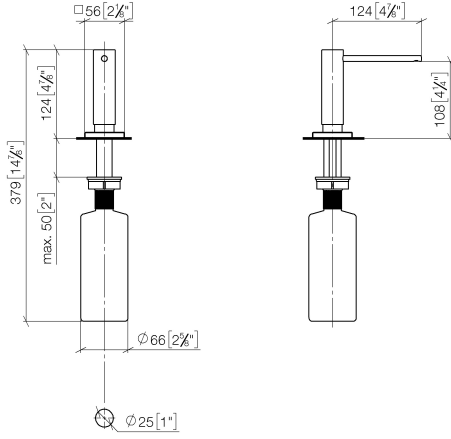

**Dispenser with rosette - Dark Chrome**

LOT

82 439 970

- 124mm projection
- 500 ml bottle
- can be filled from the top
- rotating pump head
- height 124 mm
- hole diameter 25 mm
- individual rosette 55 x 55 mm

Fits LOT

	Dark Chrome	82 439 970-19
	Chrome	82 439 970-00
	Brushed Platinum	82 439 970-06
	Platinum	82 439 970-08
	Durabrass (23kt Gold)	82 439 970-09
	Brushed Durabrass (23kt Gold)	82 439 970-28
	Brushed Champagne (22kt Gold)	82 439 970-46
	Champagne (22kt Gold)	82 439 970-47
	Brushed Chrome	82 439 970-93
	Brushed Dark Platinum	82 439 970-99

Dispenser with rosette - Dark Chrome

LOT

82 439 970

mm [inches]

82 439 970

Parts for other  
finishes can be found  
here: [Chrome](#)