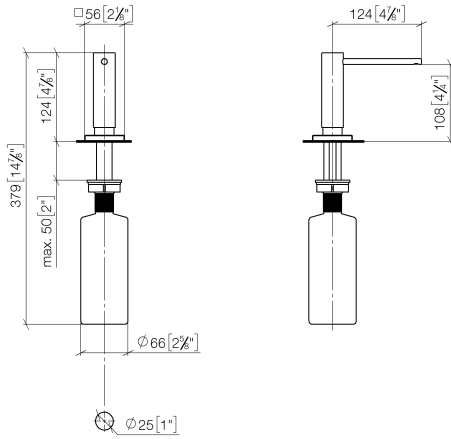

Dispenser with rosette - Brushed Durabron (23kt Gold)

LOT

82 439 970

- 124mm projection
- 500 ml bottle
- can be filled from the top
- rotating pump head
- height 124 mm
- hole diameter 25 mm
- individual rosette 55 x 55 mm

Fits LOT

	Brushed Durabron (23kt Gold)	82 439 970-28
	Chrome	82 439 970-00
	Brushed Platinum	82 439 970-06
	Platinum	82 439 970-08
	Durabron (23kt Gold)	82 439 970-09
	Dark Chrome	82 439 970-19
	Brushed Champagne (22kt Gold)	82 439 970-46
	Champagne (22kt Gold)	82 439 970-47
	Brushed Chrome	82 439 970-93
	Brushed Dark Platinum	82 439 970-99

Dispenser with rosette - Brushed Durabronz (23kt Gold)

LOT

82 439 970

mm [inches]

82 439 970

Parts for other finishes can be found here: [Chrome](#)

Spare parts list

No.	Item Number	Name	Quantity used	Delivery time
1	90 10 10 538 00-28	dispenser	1	20
2	08 27 97 505-28	rosette	1	20
3	08 10 10 624 90	disc	1	2
4	09 14 10 151 90	seal	1	2
5	08 10 10 527 90	holder	1	2
6	09 14 05 014 90	seal	1	2
7	08 10 10 517 90	nut	1	2
8	90 10 10 603 00 90	container	1	2