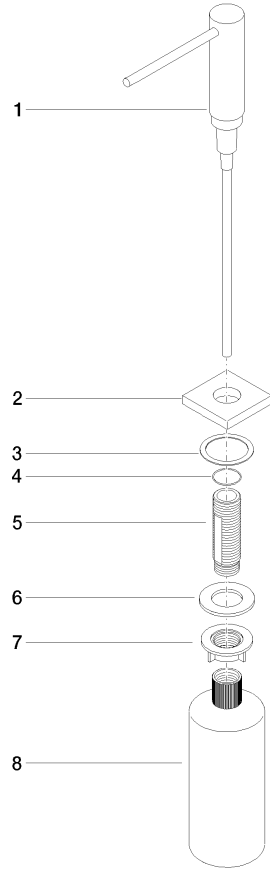

Dispenser with rosette - Brushed Durabron (23kt Gold)

LOT

82 439 970

- 124mm projection
- 500 ml bottle
- can be filled from the top
- rotating pump head
- height 124 mm
- hole diameter 25 mm
- individual rosette 55 x 55 mm

Fits LOT

	Brushed Durabron (23kt Gold)	82 439 970-28
	Chrome	82 439 970-00
	Brushed Platinum	82 439 970-06
	Platinum	82 439 970-08
	Durabron (23kt Gold)	82 439 970-09
	Dark Chrome	82 439 970-19
	Brushed Champagne (22kt Gold)	82 439 970-46
	Champagne (22kt Gold)	82 439 970-47
	Brushed Chrome	82 439 970-93
	Brushed Dark Platinum	82 439 970-99

Dispenser with rosette - Brushed Durabronz (23kt Gold)

LOT

82 439 970

mm [inches]

82 439 970

Parts for other finishes can be found here: [Chrome](#)

Spare parts list

No.	Item Number	Name	Quantity used	Delivery time
1	90 10 10 538 00-28	dispenser	1	20
2	08 27 97 505-28	rosette	1	20
3	08 10 10 624 90	disc	1	2
4	09 14 10 151 90	seal	1	2
5	08 10 10 527 90	holder	1	2
6	09 14 05 014 90	seal	1	2
7	08 10 10 517 90	nut	1	2
8	90 10 10 603 00 90	container	1	2