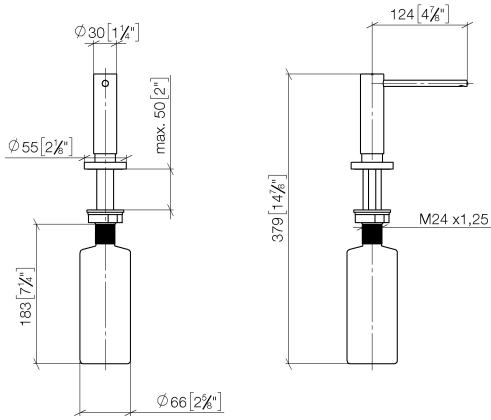

82 444 970

- 124mm projection
- 500 ml bottle
- can be filled from the top
- rotating pump head
- height 124 mm
- rosette Ø 55 mm
- hole diameter 25 mm

Fits ELIO, ENO, MEM, META SQUARE, SYNC, TARA and TARA ULTRA

Fits: ELIO, MEM, TARA, TARA ULTRA, META SQUARE

	Chrome	82 444 970-00
	Brushed Platinum	82 444 970-06
	Platinum	82 444 970-08
	Durabrand (23kt Gold)	82 444 970-09
	Dark Chrome	82 444 970-19
	Brushed Durabrand (23kt Gold)	82 444 970-28
	Matte Black	82 444 970-33
	Brushed Champagne (22kt Gold)	82 444 970-46
	Champagne (22kt Gold)	82 444 970-47
	Brushed Chrome	82 444 970-93
	Brushed Dark Platinum	82 444 970-99

82 444 970

mm [inches]

82 444 970

Parts for other finishes can be found here: [Brushed](#) [Platinum](#)

Spare parts list

No.	Item Number	Name	Quantity used	Delivery time
1	90 10 10 538 00-00	dispenser	1	10
2	90 27 97 506 00-00	rosette	1	10
3	09 14 10 151 90	seal	1	2
4	08 10 10 527 90	holder	1	2
5	05 23 10 001 00 90	fixing set	1	2
6	90 10 10 603 00 90	container	1	2