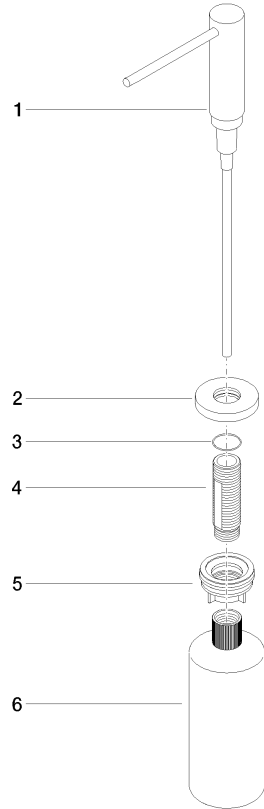

Dispenser with rosette - Dark Chrome

ELIO

82 444 970

- 124mm projection
- 500 ml bottle
- can be filled from the top
- rotating pump head
- height 124 mm
- rosette Ø 55 mm
- hole diameter 25 mm

Fits ELIO, ENO, MEM, META SQUARE, SYNC, TARA and TARA ULTRA

Fits: ELIO, MEM, TARA, TARA ULTRA, META SQUARE

	Dark Chrome	82 444 970-19
	Chrome	82 444 970-00
	Brushed Platinum	82 444 970-06
	Platinum	82 444 970-08
	Durabrace (23kt Gold)	82 444 970-09
	Brushed Durabrace (23kt Gold)	82 444 970-28
	Matte Black	82 444 970-33
	Brushed Champagne (22kt Gold)	82 444 970-46
	Champagne (22kt Gold)	82 444 970-47
	Brushed Chrome	82 444 970-93
	Brushed Dark Platinum	82 444 970-99

82 444 970

mm [inches]

82 444 970

Parts for other finishes can be found here: [Chrome](#)

Spare parts list

No.	Item Number	Name	Quantity used	Delivery time
1	90 10 10 538 00-19	dispenser	1	20
2	90 27 97 506 00-19	rosette	1	20
3	09 14 10 151 90	seal	1	2
4	08 10 10 527 90	holder	1	2
5	05 23 10 001 00 90	fixing set	1	2
6	90 10 10 603 00 90	container	1	2