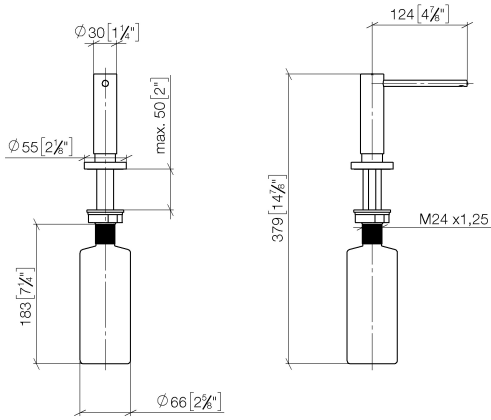

Dispenser with rosette - Dark Chrome

ELIO

82 444 970

- 124mm projection
- 500 ml bottle
- can be filled from the top
- rotating pump head
- height 124 mm
- rosette Ø 55 mm
- hole diameter 25 mm

Fits ELIO, ENO, MEM, META SQUARE, SYNC, TARA and TARA ULTRA

Fits: ELIO, MEM, TARA, TARA ULTRA, META SQUARE

	Dark Chrome	82 444 970-19
	Chrome	82 444 970-00
	Brushed Platinum	82 444 970-06
	Platinum	82 444 970-08
	Durabrace (23kt Gold)	82 444 970-09
	Brushed Durabrace (23kt Gold)	82 444 970-28
	Matte Black	82 444 970-33
	Brushed Champagne (22kt Gold)	82 444 970-46
	Champagne (22kt Gold)	82 444 970-47
	Brushed Chrome	82 444 970-93
	Brushed Dark Platinum	82 444 970-99

82 444 970

mm [inches]

82 444 970

Parts for other finishes can be found here: [Chrome](#)

Spare parts list

No.	Item Number	Name	Quantity used	Delivery time
1	90 10 10 538 00-19	dispenser	1	20
2	90 27 97 506 00-19	rosette	1	20
3	09 14 10 151 90	seal	1	2
4	08 10 10 527 90	holder	1	2
5	05 23 10 001 00 90	fixing set	1	2
6	90 10 10 603 00 90	container	1	2