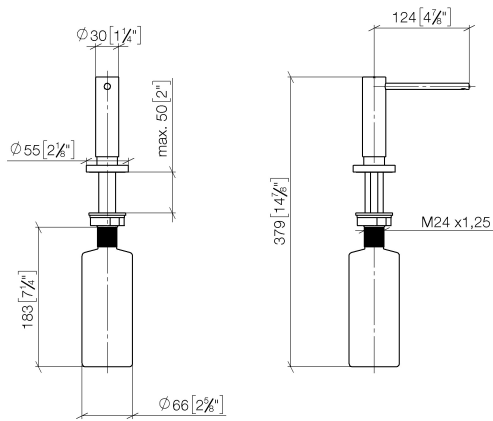

82 444 970

- 124mm projection
- 500 ml bottle
- can be filled from the top
- rotating pump head
- height 124 mm
- rosette Ø 55 mm
- hole diameter 25 mm

Fits ELIO, ENO, MEM, META SQUARE, SYNC, TARA and TARA ULTRA

Fits: ELIO, MEM, TARA, TARA ULTRA, META SQUARE

	Brushed Durabron (23kt Gold)	82 444 970-28
	Chrome	82 444 970-00
	Brushed Platinum	82 444 970-06
	Platinum	82 444 970-08
	Durabron (23kt Gold)	82 444 970-09
	Dark Chrome	82 444 970-19
	Matte Black	82 444 970-33
	Brushed Champagne (22kt Gold)	82 444 970-46
	Champagne (22kt Gold)	82 444 970-47
	Brushed Chrome	82 444 970-93
	Brushed Dark Platinum	82 444 970-99

82 444 970

mm [inches]

82 444 970

Parts for other finishes can be found here: [Chrome](#)

Spare parts list

No.	Item Number	Name	Quantity used	Delivery time
1	90 10 10 538 00-28	dispenser	1	20
2	90 27 97 506 00-28	rosette	1	20
3	09 14 10 151 90	seal	1	2
4	08 10 10 527 90	holder	1	2
5	05 23 10 001 00 90	fixing set	1	2
6	90 10 10 603 00 90	container	1	2