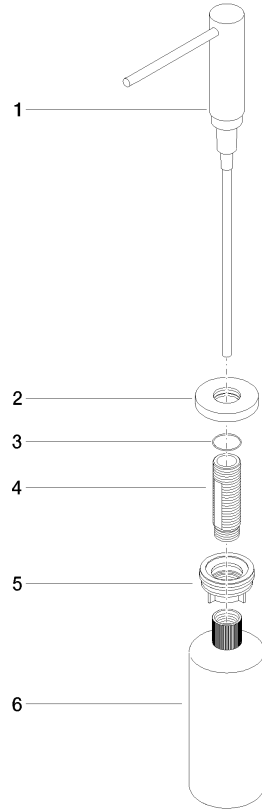

Dispenser with rosette - Brushed Chrome

ELIO

82 444 970

- 124mm projection
- 500 ml bottle
- can be filled from the top
- rotating pump head
- height 124 mm
- rosette Ø 55 mm
- hole diameter 25 mm

Fits ELIO, ENO, MEM, META SQUARE, SYNC, TARA and TARA ULTRA

Fits: ELIO, MEM, TARA, TARA ULTRA, META SQUARE

	Brushed Chrome	82 444 970-93
	Chrome	82 444 970-00
	Brushed Platinum	82 444 970-06
	Platinum	82 444 970-08
	Durabrand (23kt Gold)	82 444 970-09
	Dark Chrome	82 444 970-19
	Brushed Durabrand (23kt Gold)	82 444 970-28
	Matte Black	82 444 970-33
	Brushed Champagne (22kt Gold)	82 444 970-46
	Champagne (22kt Gold)	82 444 970-47
	Brushed Dark Platinum	82 444 970-99

82 444 970

mm [inches]

82 444 970

Parts for other finishes can be found here: [Chrome](#)

Spare parts list

No.	Item Number	Name	Quantity used	Delivery time
1	90 10 10 538 00-93	dispenser	1	20
2	90 27 97 506 00-93	rosette	1	20
3	09 14 10 151 90	seal	1	2
4	08 10 10 527 90	holder	1	2
5	05 23 10 001 00 90	fixing set	1	2
6	90 10 10 603 00 90	container	1	2