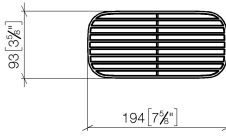

## Grid element - Taupe

---

82 481 970

- high-quality plastic grid elements
- plastic grid elements

NOTE: Grid elements must be ordered separately.

	Taupe	82 481 970-53
	Matte Black	82 481 970-33
	Creamy White	82 481 970-51
	Light Grey	82 481 970-52

## Grid element - Taupe

---

82 481 970

mm [inches]