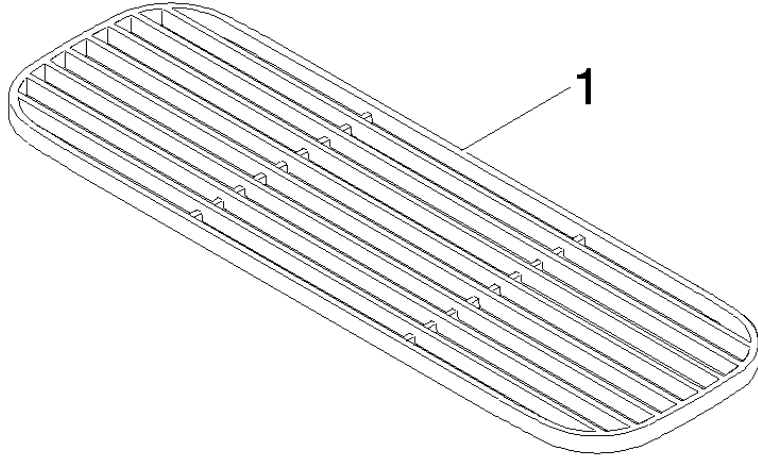

Grid element - Creamy White

82 482 970

- high-quality plastic grid elements
- plastic grid elements

NOTE: Grid elements must be ordered separately.

	Creamy White	82 482 970-51
	Matte Black	82 482 970-33
	Light Grey	82 482 970-52
	Taupe	82 482 970-53

Grid element - Creamy White

82 482 970

mm [inches]

Grid element - Creamy White

82 482 970

Grid element - Creamy White

82 482 970

Spare parts list