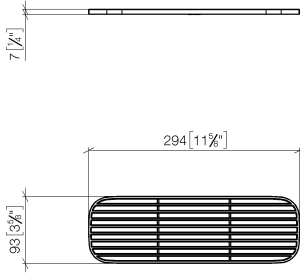

Grid element - Creamy White

82 482 970

- high-quality plastic grid elements
- plastic grid elements

NOTE: Grid elements must be ordered separately.

	Creamy White	82 482 970-51
	Matte Black	82 482 970-33
	Light Grey	82 482 970-52
	Taupe	82 482 970-53

Grid element - Creamy White

82 482 970

mm [inches]

Grid element - Creamy White

82 482 970

Grid element - Creamy White

82 482 970

Spare parts list