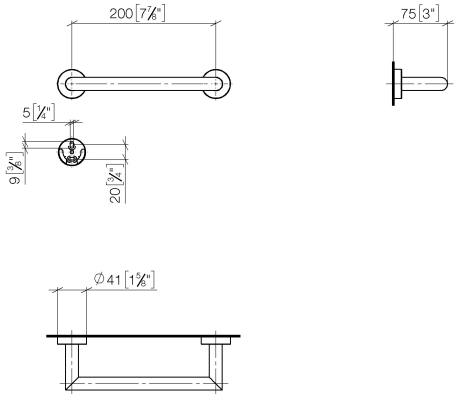

83 020 979

- gauge 200 mm
- width 240mm
- height 40 mm
- rosette Ø 40 mm
- 75mm projection

Fits: LISSÉ, META

	Chrome	83 020 979-00
	Brushed Platinum	83 020 979-06
	Dark Chrome	83 020 979-19
	Light Gold	83 020 979-26
	Brushed Light Gold	83 020 979-27
	Matte Black	83 020 979-33
	Brushed Bronze	83 020 979-42
	Brushed Champagne (22kt Gold)	83 020 979-46
	Champagne (22kt Gold)	83 020 979-47
	Brushed Chrome	83 020 979-93
	Brushed Dark Platinum	83 020 979-99

83 020 979

mm [inches]

83 020 979

Parts for other finishes can be found here: Brushed Platinum

### Spare parts list

No.	Item Number	Name	Quantity used	Delivery time
1	05 28 22 545 00-00	holder	1	10
2	08 27 97 502-00	rosette	2	10
3	08 30 11 517 90	ring	2	2
4	08 17 97 560 90	holder	2	2
5	05 30 31 025 00 90	fixing set	2	2
6	08 17 97 501 07	holder	2	2