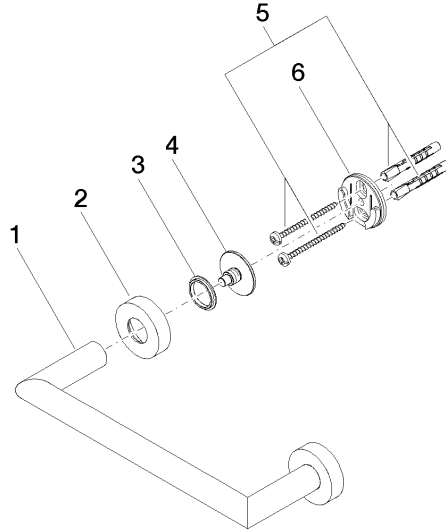

83 020 979

- gauge 200 mm
- width 240mm
- height 40 mm
- rosette Ø 40 mm
- 75mm projection

Fits: LISSÉ, META

	Chrome	83 020 979-00
	Brushed Platinum	83 020 979-06
	Dark Chrome	83 020 979-19
	Light Gold	83 020 979-26
	Brushed Light Gold	83 020 979-27
	Matte Black	83 020 979-33
	Brushed Bronze	83 020 979-42
	Brushed Champagne (22kt Gold)	83 020 979-46
	Champagne (22kt Gold)	83 020 979-47
	Brushed Chrome	83 020 979-93
	Brushed Dark Platinum	83 020 979-99

83 020 979

mm [inches]

83 020 979

Parts for other finishes can be found here: Brushed Platinum

### Spare parts list

No.	Item Number	Name	Quantity used	Delivery time
1	05 28 22 545 00-00	holder	1	10
2	08 27 97 502-00	rosette	2	10
3	08 30 11 517 90	ring	2	2
4	08 17 97 560 90	holder	2	2
5	05 30 31 025 00 90	fixing set	2	2
6	08 17 97 501 07	holder	2	2