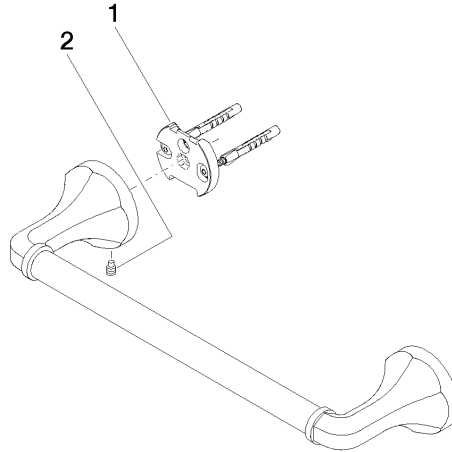

83 030 361

- gauge 300 mm
- width 360mm
- height 60 mm
- rosette Ø 60 mm
- 90mm projection

	Chrome	83 030 361-00
	Brushed Platinum	83 030 361-06
	Platinum	83 030 361-08
	Durabronze (23kt Gold)	83 030 361-09
	Brushed Durabronze (23kt Gold)	83 030 361-28
	Brushed Dark Platinum	83 030 361-99

**Recommended miscellaneous**

**MADISON Mounting for towel bar/tumbler mounting on two sides -** 12 358 970 90  
 •for towel bar mounting plus towel bar mounting on back.

83 030 361

mm [inches]

83 030 361

### Spare parts list

No.	Item Number	Name	Quantity used	Delivery time
1	05 17 97 507 00 90	fixing set	2	2
2	04 31 11 140 00 90	pin	2	2