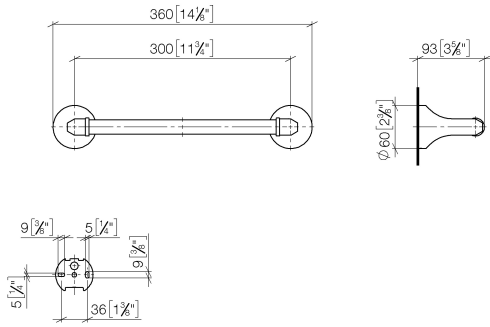

83 030 361

- gauge 300 mm
- width 360mm
- height 60 mm
- rosette Ø 60 mm
- 90mm projection

	Brushed Platinum	83 030 361-06
	Chrome	83 030 361-00
	Platinum	83 030 361-08
	Durabress (23kt Gold)	83 030 361-09
	Brushed Durabress (23kt Gold)	83 030 361-28
	Brushed Dark Platinum	83 030 361-99

**Recommended miscellaneous**

**MADISON Mounting for towel bar/tumbler mounting on two sides -** 12 358 970 90  
 •for towel bar mounting plus towel bar mounting on back.

83 030 361

mm [inches]

83 030 361

### Spare parts list

No.	Item Number	Name	Quantity used	Delivery time
1	05 17 97 507 00 90	fixing set	2	2
2	04 31 11 140 00 90	pin	2	2