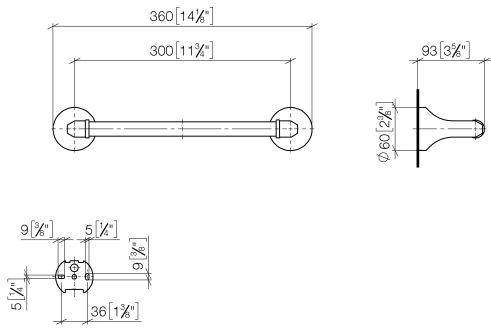

83 030 361

- gauge 300 mm
- width 360mm
- height 60 mm
- rosette Ø 60 mm
- 90mm projection

	Platinum	83 030 361-08
	Chrome	83 030 361-00
	Brushed Platinum	83 030 361-06
	Durabass (23kt Gold)	83 030 361-09
	Brushed Durabass (23kt Gold)	83 030 361-28
	Brushed Dark Platinum	83 030 361-99

Recommended miscellaneous

MADISON Mounting for towel bar/tumbler mounting on two sides - 12 358 970 90
 •for towel bar mounting plus towel bar mounting on back.

83 030 361

mm [inches]

83 030 361

Spare parts list

No.	Item Number	Name	Quantity used	Delivery time
1	05 17 97 507 00 90	fixing set	2	2
2	04 31 11 140 00 90	pin	2	2