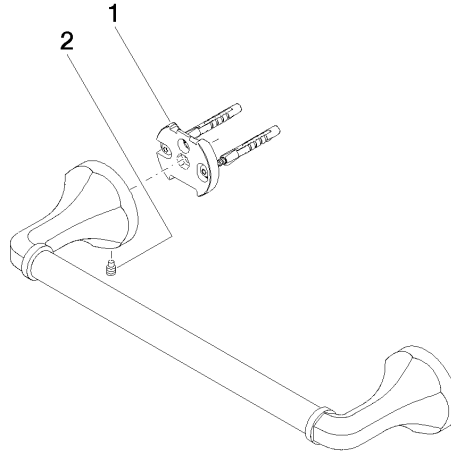

83 030 361

- gauge 300 mm
- width 360mm
- height 60 mm
- rosette Ø 60 mm
- 90mm projection

	Platinum	83 030 361-08
	Chrome	83 030 361-00
	Brushed Platinum	83 030 361-06
	Durabass (23kt Gold)	83 030 361-09
	Brushed Durabass (23kt Gold)	83 030 361-28
	Brushed Dark Platinum	83 030 361-99

Recommended miscellaneous

MADISON Mounting for towel bar/tumbler mounting on two sides - 12 358 970 90
 •for towel bar mounting plus towel bar mounting on back.

83 030 361

mm [inches]

83 030 361

Spare parts list

No.	Item Number	Name	Quantity used	Delivery time
1	05 17 97 507 00 90	fixing set	2	2
2	04 31 11 140 00 90	pin	2	2