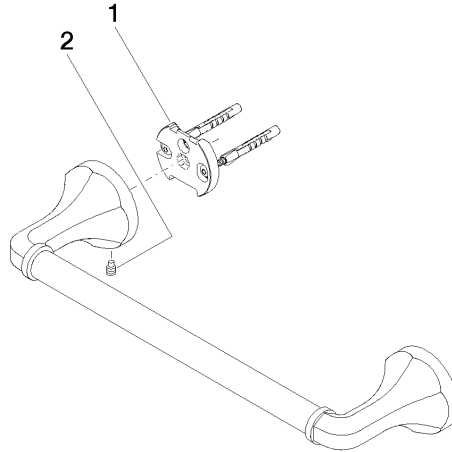

83 030 361

- gauge 300 mm
- width 360mm
- height 60 mm
- rosette Ø 60 mm
- 90mm projection

	Durabron (23kt Gold)	83 030 361-09
	Chrome	83 030 361-00
	Brushed Platinum	83 030 361-06
	Platinum	83 030 361-08
	Brushed Durabron (23kt Gold)	83 030 361-28
	Brushed Dark Platinum	83 030 361-99

Recommended miscellaneous

- MADISON Mounting for towel bar/tumbler mounting on two sides -** 12 358 970 90
- for towel bar mounting plus towel bar mounting on back.

83 030 361

mm [inches]

83 030 361

Spare parts list

No.	Item Number	Name	Quantity used	Delivery time
1	05 17 97 507 00 90	fixing set	2	2
2	04 31 11 140 00 90	pin	2	2