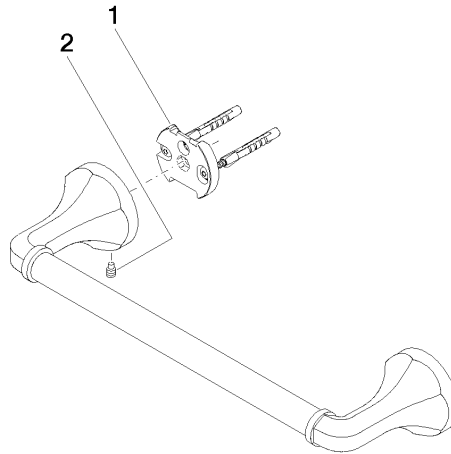

83 030 361

- gauge 300 mm
- width 360mm
- height 60 mm
- rosette Ø 60 mm
- 90mm projection

	Brushed Durabron (23kt Gold)	83 030 361-28
	Chrome	83 030 361-00
	Brushed Platinum	83 030 361-06
	Platinum	83 030 361-08
	Durabron (23kt Gold)	83 030 361-09
	Brushed Dark Platinum	83 030 361-99

Recommended miscellaneous

- MADISON Mounting for towel bar/tumbler mounting on two sides -** 12 358 970 90
- for towel bar mounting plus towel bar mounting on back.

83 030 361

mm [inches]

83 030 361

Spare parts list

No.	Item Number	Name	Quantity used	Delivery time
1	05 17 97 507 00 90	fixing set	2	2
2	04 31 11 140 00 90	pin	2	2