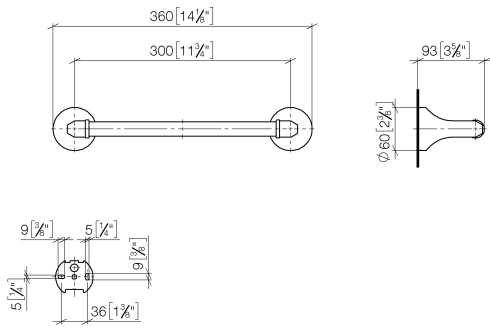

83 030 361

- gauge 300 mm
- width 360mm
- height 60 mm
- rosette Ø 60 mm
- 90mm projection

	Brushed Durabron (23kt Gold)	83 030 361-28
	Chrome	83 030 361-00
	Brushed Platinum	83 030 361-06
	Platinum	83 030 361-08
	Durabron (23kt Gold)	83 030 361-09
	Brushed Dark Platinum	83 030 361-99

Recommended miscellaneous

- MADISON Mounting for towel bar/tumbler mounting on two sides -** 12 358 970 90
- for towel bar mounting plus towel bar mounting on back.

83 030 361

mm [inches]

83 030 361

Spare parts list

No.	Item Number	Name	Quantity used	Delivery time
1	05 17 97 507 00 90	fixing set	2	2
2	04 31 11 140 00 90	pin	2	2