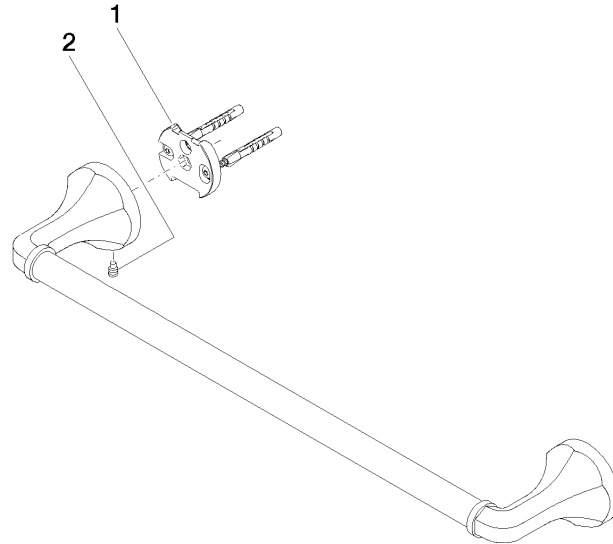

83 045 361

- gauge 450 mm
- width 510mm
- height 60 mm
- rosette Ø 60 mm
- 90mm projection

Note: Standard glass mounting for 8 mm glass only

For 12 mm or more, contact Dornbracht Technical Service

	Chrome	83 045 361-00
	Brushed Platinum	83 045 361-06
	Platinum	83 045 361-08
	Durabrace (23kt Gold)	83 045 361-09
	Brushed Durabrace (23kt Gold)	83 045 361-28
	Brushed Dark Platinum	83 045 361-99

Recommended miscellaneous

MADISON Mounting for towel bar/tumbler mounting on two sides - 12 358 970 90

- for towel bar mounting plus towel bar mounting on back.

83 045 361

mm [inches]

83 045 361

Spare parts list

No.	Item Number	Name	Quantity used	Delivery time
1	05 17 97 507 00 90	fixing set	2	2
2	04 31 11 140 00 90	pin	2	2