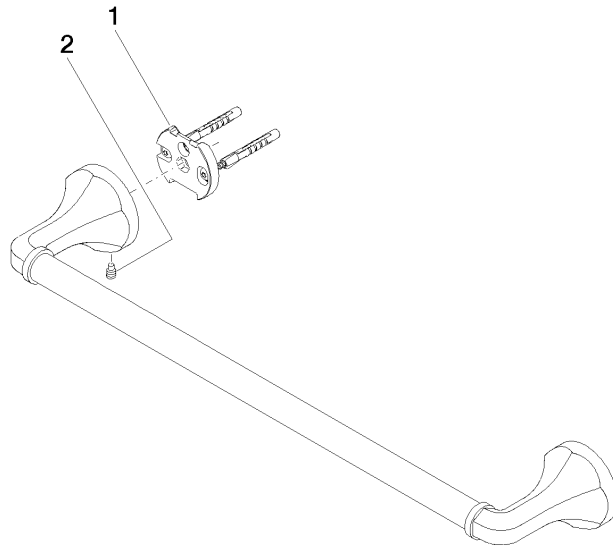

83 045 361

- gauge 450 mm
- width 510mm
- height 60 mm
- rosette Ø 60 mm
- 90mm projection

Note: Standard glass mounting for 8 mm glass only

For 12 mm or more, contact Dornbracht Technical Service

	Brushed Platinum	83 045 361-06
	Chrome	83 045 361-00
	Platinum	83 045 361-08
	Durabross (23kt Gold)	83 045 361-09
	Brushed Durabross (23kt Gold)	83 045 361-28
	Brushed Dark Platinum	83 045 361-99

Recommended miscellaneous

MADISON Mounting for towel bar/tumbler mounting on two sides - 12 358 970 90

- for towel bar mounting plus towel bar mounting on back.

83 045 361

mm [inches]

83 045 361

Spare parts list

No.	Item Number	Name	Quantity used	Delivery time
1	05 17 97 507 00 90	fixing set	2	2
2	04 31 11 140 00 90	pin	2	2