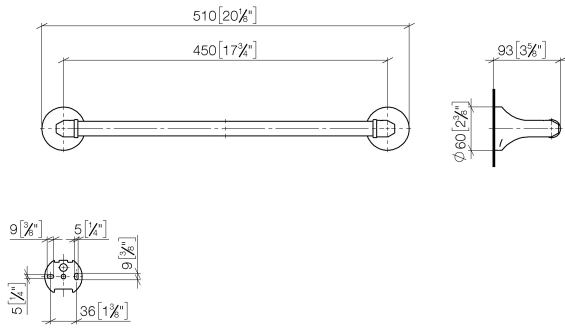

83 045 361

- gauge 450 mm
- width 510mm
- height 60 mm
- rosette Ø 60 mm
- 90mm projection

Note: Standard glass mounting for 8 mm glass only

For 12 mm or more, contact Dornbracht Technical Service

	Brushed Platinum	83 045 361-06
	Chrome	83 045 361-00
	Platinum	83 045 361-08
	Durabross (23kt Gold)	83 045 361-09
	Brushed Durabross (23kt Gold)	83 045 361-28
	Brushed Dark Platinum	83 045 361-99

Recommended miscellaneous

MADISON Mounting for towel bar/tumbler mounting on two sides - 12 358 970 90

- for towel bar mounting plus towel bar mounting on back.

83 045 361

mm [inches]

83 045 361

Spare parts list

No.	Item Number	Name	Quantity used	Delivery time
1	05 17 97 507 00 90	fixing set	2	2
2	04 31 11 140 00 90	pin	2	2