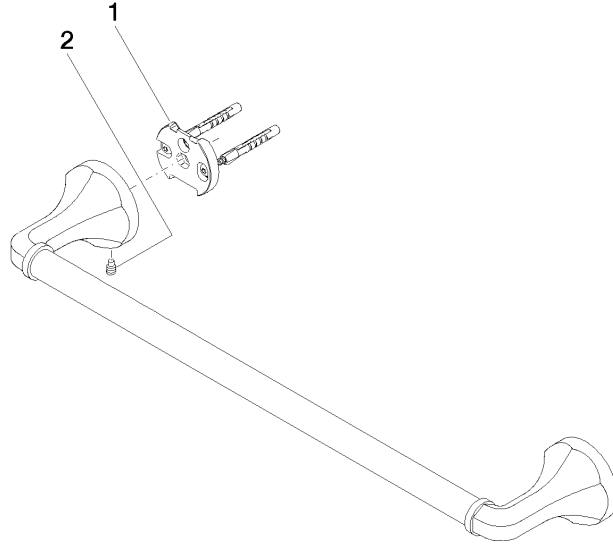

83 045 361

- gauge 450 mm
- width 510mm
- height 60 mm
- rosette Ø 60 mm
- 90mm projection

Note: Standard glass mounting for 8 mm glass only

For 12 mm or more, contact Dornbracht Technical Service

	Platinum	83 045 361-08
	Chrome	83 045 361-00
	Brushed Platinum	83 045 361-06
	Durabronze (23kt Gold)	83 045 361-09
	Brushed Durabronze (23kt Gold)	83 045 361-28
	Brushed Dark Platinum	83 045 361-99

**Recommended miscellaneous**

**MADISON Mounting for towel bar/tumbler mounting on two sides -** 12 358 970 90

- for towel bar mounting plus towel bar mounting on back.

83 045 361

mm [inches]

83 045 361

Spare parts list

No.	Item Number	Name	Quantity used	Delivery time
1	05 17 97 507 00 90	fixing set	2	2
2	04 31 11 140 00 90	pin	2	2