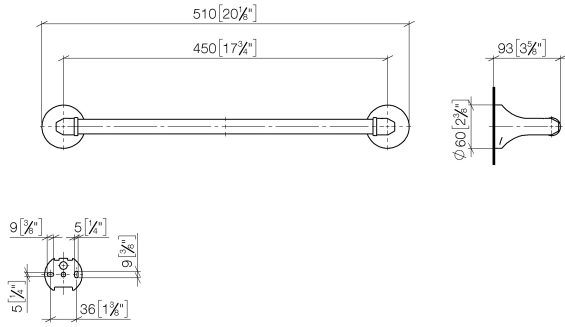

83 045 361

- gauge 450 mm
- width 510mm
- height 60 mm
- rosette Ø 60 mm
- 90mm projection

Note: Standard glass mounting for 8 mm glass only

For 12 mm or more, contact Dornbracht Technical Service

	Platinum	83 045 361-08
	Chrome	83 045 361-00
	Brushed Platinum	83 045 361-06
	Durabronze (23kt Gold)	83 045 361-09
	Brushed Durabronze (23kt Gold)	83 045 361-28
	Brushed Dark Platinum	83 045 361-99

**Recommended miscellaneous**

**MADISON Mounting for towel bar/tumbler mounting on two sides -** 12 358 970 90

- for towel bar mounting plus towel bar mounting on back.

83 045 361

mm [inches]

83 045 361

Spare parts list

No.	Item Number	Name	Quantity used	Delivery time
1	05 17 97 507 00 90	fixing set	2	2
2	04 31 11 140 00 90	pin	2	2