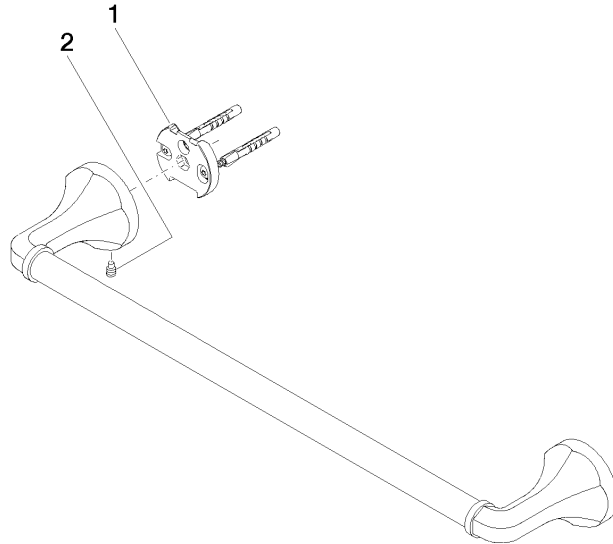

83 045 361

- gauge 450 mm
- width 510mm
- height 60 mm
- rosette Ø 60 mm
- 90mm projection

Note: Standard glass mounting for 8 mm glass only

For 12 mm or more, contact Dornbracht Technical Service

| | | |
|---|--------------------------------|---------------|
|  | Durabronss (23kt Gold) | 83 045 361-09 |
|  | Chrome | 83 045 361-00 |
|  | Brushed Platinum | 83 045 361-06 |
|  | Platinum | 83 045 361-08 |
|  | Brushed Durabronss (23kt Gold) | 83 045 361-28 |
|  | Brushed Dark Platinum | 83 045 361-99 |

Recommended miscellaneous

MADISON Mounting for towel bar/tumbler mounting on two sides - 12 358 970 90

- for towel bar mounting plus towel bar mounting on back.

83 045 361

mm [inches]

83 045 361

Spare parts list

| No. | Item Number | Name | Quantity used | Delivery time |
|-----|--------------------|------------|---------------|---------------|
| 1 | 05 17 97 507 00 90 | fixing set | 2 | 2 |
| 2 | 04 31 11 140 00 90 | pin | 2 | 2 |