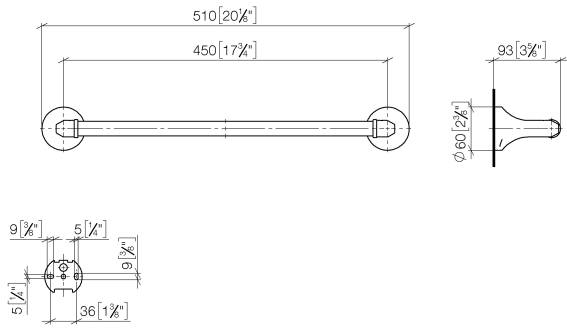

83 045 361

- gauge 450 mm
- width 510mm
- height 60 mm
- rosette Ø 60 mm
- 90mm projection

Note: Standard glass mounting for 8 mm glass only

For 12 mm or more, contact Dornbracht Technical Service

| | | |
|---|--------------------------------|---------------|
|  | Durabronss (23kt Gold) | 83 045 361-09 |
|  | Chrome | 83 045 361-00 |
|  | Brushed Platinum | 83 045 361-06 |
|  | Platinum | 83 045 361-08 |
|  | Brushed Durabronss (23kt Gold) | 83 045 361-28 |
|  | Brushed Dark Platinum | 83 045 361-99 |

Recommended miscellaneous

MADISON Mounting for towel bar/tumbler mounting on two sides - 12 358 970 90

- for towel bar mounting plus towel bar mounting on back.

83 045 361

mm [inches]

83 045 361

Spare parts list

| No. | Item Number | Name | Quantity used | Delivery time |
|-----|--------------------|------------|---------------|---------------|
| 1 | 05 17 97 507 00 90 | fixing set | 2 | 2 |
| 2 | 04 31 11 140 00 90 | pin | 2 | 2 |