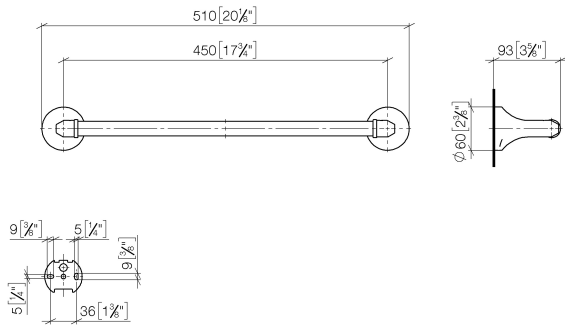

83 045 361

- gauge 450 mm
- width 510mm
- height 60 mm
- rosette Ø 60 mm
- 90mm projection

Note: Standard glass mounting for 8 mm glass only

For 12 mm or more, contact Dornbracht Technical Service

	Brushed Durabron (23kt Gold)	83 045 361-28
	Chrome	83 045 361-00
	Brushed Platinum	83 045 361-06
	Platinum	83 045 361-08
	Durabron (23kt Gold)	83 045 361-09
	Brushed Dark Platinum	83 045 361-99

83 045 361

mm [inches]

83 045 361

Parts for other finishes can be found here: [Chrome](#)

Spare parts list

No.	Item Number	Name	Quantity used	Delivery time
1	05 17 97 507 00 90	fixing set	2	2
2	04 31 11 140 00 90	pin	2	2