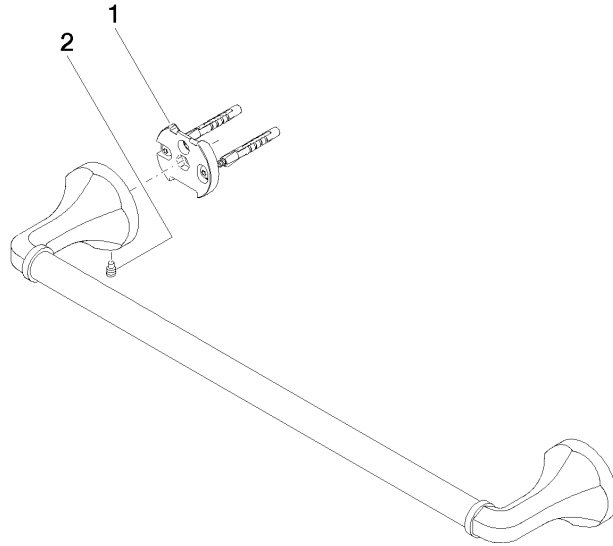

83 045 361

- gauge 450 mm
- width 510mm
- height 60 mm
- rosette Ø 60 mm
- 90mm projection

Note: Standard glass mounting for 8 mm glass only

For 12 mm or more, contact Dornbracht Technical Service

	Brushed Durabron (23kt Gold)	83 045 361-28
	Chrome	83 045 361-00
	Brushed Platinum	83 045 361-06
	Platinum	83 045 361-08
	Durabron (23kt Gold)	83 045 361-09
	Brushed Dark Platinum	83 045 361-99

83 045 361

mm [inches]

83 045 361

Parts for other finishes can be found here: [Chrome](#)

Spare parts list

No.	Item Number	Name	Quantity used	Delivery time
1	05 17 97 507 00 90	fixing set	2	2
2	04 31 11 140 00 90	pin	2	2