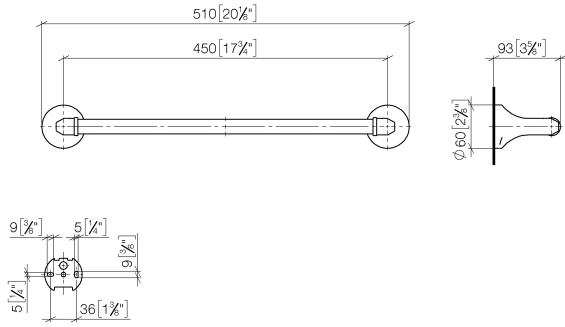

83 045 361

- gauge 450 mm
- width 510mm
- height 60 mm
- rosette Ø 60 mm
- 90mm projection

Note: Standard glass mounting for 8 mm glass only

For 12 mm or more, contact Dornbracht Technical Service

	Brushed Dark Platinum	83 045 361-99
	Chrome	83 045 361-00
	Brushed Platinum	83 045 361-06
	Platinum	83 045 361-08
	Durabross (23kt Gold)	83 045 361-09
	Brushed Durabross (23kt Gold)	83 045 361-28

Recommended miscellaneous

MADISON Mounting for towel bar/tumbler mounting on two sides - 12 358 970 90

- for towel bar mounting plus towel bar mounting on back.

83 045 361

mm [inches]

83 045 361

Spare parts list

No.	Item Number	Name	Quantity used	Delivery time
1	05 17 97 507 00 90	fixing set	2	2
2	04 31 11 140 00 90	pin	2	2