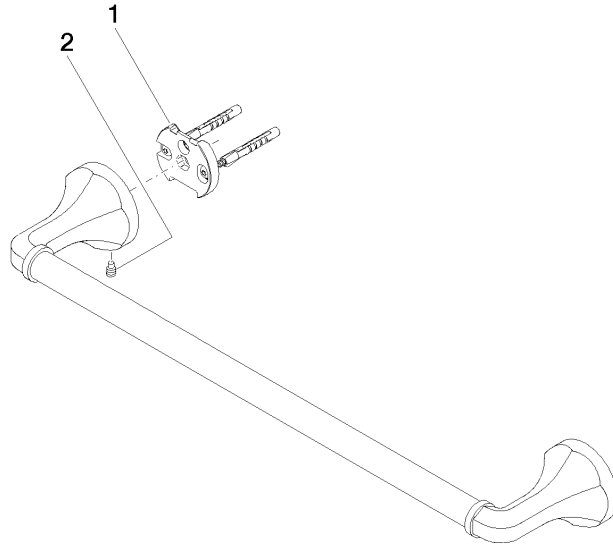

83 045 361

- gauge 450 mm
- width 510mm
- height 60 mm
- rosette Ø 60 mm
- 90mm projection

Note: Standard glass mounting for 8 mm glass only

For 12 mm or more, contact Dornbracht Technical Service

	Brushed Dark Platinum	83 045 361-99
	Chrome	83 045 361-00
	Brushed Platinum	83 045 361-06
	Platinum	83 045 361-08
	Durabross (23kt Gold)	83 045 361-09
	Brushed Durabross (23kt Gold)	83 045 361-28

Recommended miscellaneous

MADISON Mounting for towel bar/tumbler mounting on two sides - 12 358 970 90

- for towel bar mounting plus towel bar mounting on back.

83 045 361

mm [inches]

83 045 361

Spare parts list

No.	Item Number	Name	Quantity used	Delivery time
1	05 17 97 507 00 90	fixing set	2	2
2	04 31 11 140 00 90	pin	2	2