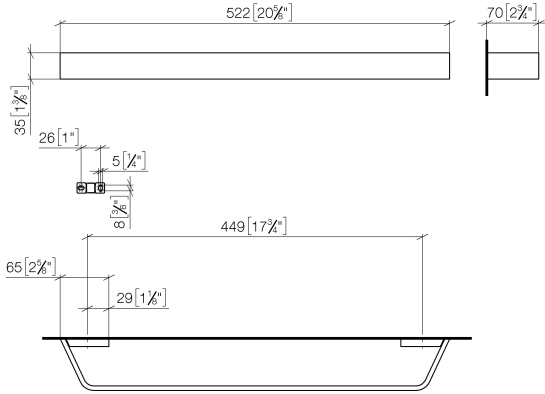

CL.1 Towel bar - Dark Chrome

CL.1

83 045 705

- gauge 449 mm
- width 523mm
- height 35 mm
- 70mm projection

	Dark Chrome	83 045 705-19
	Chrome	83 045 705-00
	Brushed Platinum	83 045 705-06
	Brushed Champagne (22kt Gold)	83 045 705-46
	Champagne (22kt Gold)	83 045 705-47
	Brushed Dark Platinum	83 045 705-99

# CL.1 Towel bar - Dark Chrome

CL.1

83 045 705

mm [inches]

83 045 705

**Product version from 3/9/2015**

Parts for other finishes can be found here: [Chrome](#)

#### Product version from 3/9/2015

No.	Item Number	Name	Quantity used	Delivery time
	05 17 20 758 00 90	fixing set	13	2