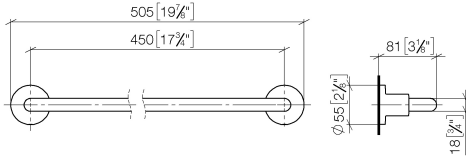

83 045 892

- gauge 450 mm
- width 505mm
- height 55 mm
- rosette Ø 55 mm
- 81mm projection

Fits TARA

| | | |
|--|-------------------------------------|---------------|
|  | Brushed Bronze | 83 045 892-42 |
|  | Chrome | 83 045 892-00 |
|  | Brushed Platinum | 83 045 892-06 |
|  | Platinum | 83 045 892-08 |
|  | Dark Chrome | 83 045 892-19 |
|  | Brushed Durabronze (23kt Gold) | 83 045 892-28 |
|  | Matte Black | 83 045 892-33 |
|  | Brushed Champagne (22kt Gold) | 83 045 892-46 |
|  | Champagne (22kt Gold) | 83 045 892-47 |
|  | Brushed Chrome | 83 045 892-93 |
|  | Brushed Dark Platinum | 83 045 892-99 |

83 045 892

mm [inches]

83 045 892

Product version from 4/1/2024

Parts for other finishes can be found here: [Chrome](#)

TARA Towel bar - Brushed Bronze

TARA

83 045 892