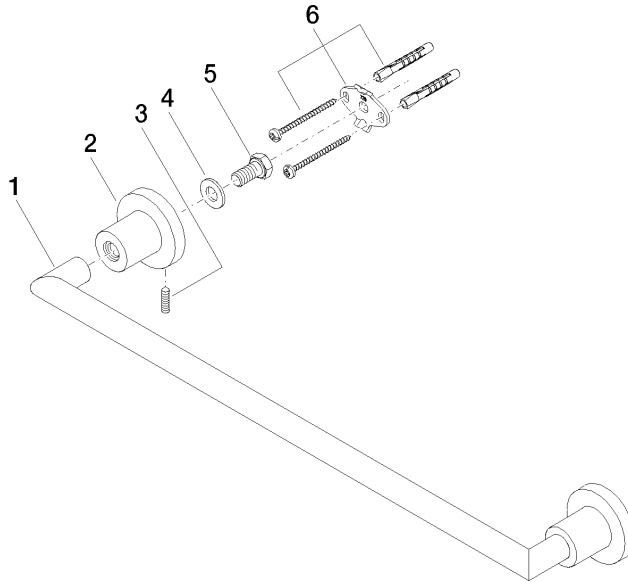

83 045 892

- gauge 450 mm
- width 505mm
- height 55 mm
- rosette Ø 55 mm
- 81mm projection

Fits TARA

| | | |
|--|-------------------------------------|---------------|
|  | Brushed Bronze | 83 045 892-42 |
|  | Chrome | 83 045 892-00 |
|  | Brushed Platinum | 83 045 892-06 |
|  | Platinum | 83 045 892-08 |
|  | Dark Chrome | 83 045 892-19 |
|  | Brushed Durabronze (23kt Gold) | 83 045 892-28 |
|  | Matte Black | 83 045 892-33 |
|  | Brushed Champagne (22kt Gold) | 83 045 892-46 |
|  | Champagne (22kt Gold) | 83 045 892-47 |
|  | Brushed Chrome | 83 045 892-93 |
|  | Brushed Dark Platinum | 83 045 892-99 |

83 045 892

mm [inches]

83 045 892

Product version from 4/1/2024

Parts for other finishes can be found here: [Chrome](#)

TARA Towel bar - Brushed Bronze

TARA

83 045 892

Spare parts list

Product version from 4/1/2024

| No. | Item Number | Name | Quantity used | Delivery time |
|-----|--------------------|--------|---------------|---------------|
| | 05 28 22 588 00-42 | holder | 11 | 60 |