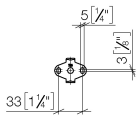

83 045 892

- gauge 450 mm
- width 505mm
- height 55 mm
- rosette Ø 55 mm
- 81mm projection

Fits TARA

| | | |
|--|-------------------------------------|---------------|
|  | Brushed Bronze | 83 045 892-42 |
|  | Chrome | 83 045 892-00 |
|  | Brushed Platinum | 83 045 892-06 |
|  | Platinum | 83 045 892-08 |
|  | Dark Chrome | 83 045 892-19 |
|  | Brushed Durabronze (23kt Gold) | 83 045 892-28 |
|  | Matte Black | 83 045 892-33 |
|  | Brushed Champagne (22kt Gold) | 83 045 892-46 |
|  | Champagne (22kt Gold) | 83 045 892-47 |
|  | Brushed Chrome | 83 045 892-93 |
|  | Brushed Dark Platinum | 83 045 892-99 |

83 045 892

mm [inches]

83 045 892

Product version from 4/1/2024

Parts for other finishes can be found here: [Chrome](#)

TARA Towel bar - Brushed Bronze

TARA

83 045 892