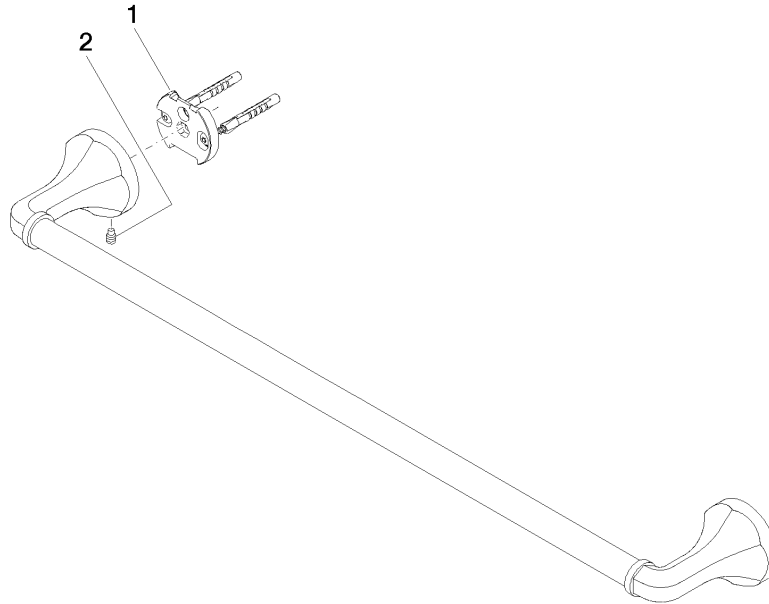

83 060 361

- gauge 600 mm
- width 660mm
- height 60 mm
- rosette Ø 60 mm
- 90mm projection

Note: Standard glass mounting for 8 mm glass only

For 12 mm or more, contact Dornbracht Technical Service

	Brushed Platinum	83 060 361-06
	Chrome	83 060 361-00
	Platinum	83 060 361-08
	Durabrace (23kt Gold)	83 060 361-09
	Brushed Durabrace (23kt Gold)	83 060 361-28
	Brushed Dark Platinum	83 060 361-99

Recommended miscellaneous

MADISON Mounting for towel bar/tumbler mounting on two sides - 12 358 970 90

- for towel bar mounting plus towel bar mounting on back.

83 060 361

mm [inches]

83 060 361

Spare parts list

No.	Item Number	Name	Quantity used	Delivery time
1	05 17 97 507 00 90	fixing set	2	2
2	04 31 11 140 00 90	pin	2	2