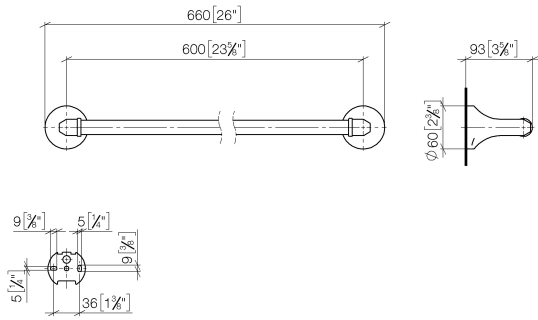

83 060 361

- gauge 600 mm
- width 660mm
- height 60 mm
- rosette Ø 60 mm
- 90mm projection

Note: Standard glass mounting for 8 mm glass only

For 12 mm or more, contact Dornbracht Technical Service

	Brushed Platinum	83 060 361-06
	Chrome	83 060 361-00
	Platinum	83 060 361-08
	Durabrace (23kt Gold)	83 060 361-09
	Brushed Durabrace (23kt Gold)	83 060 361-28
	Brushed Dark Platinum	83 060 361-99

Recommended miscellaneous

MADISON Mounting for towel bar/tumbler mounting on two sides - 12 358 970 90

- for towel bar mounting plus towel bar mounting on back.

83 060 361

mm [inches]

83 060 361

Spare parts list

No.	Item Number	Name	Quantity used	Delivery time
1	05 17 97 507 00 90	fixing set	2	2
2	04 31 11 140 00 90	pin	2	2