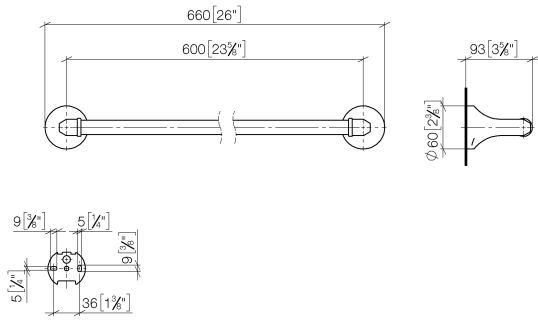

83 060 361

- gauge 600 mm
- width 660mm
- height 60 mm
- rosette Ø 60 mm
- 90mm projection

Note: Standard glass mounting for 8 mm glass only

For 12 mm or more, contact Dornbracht Technical Service

	Platinum	83 060 361-08
	Chrome	83 060 361-00
	Brushed Platinum	83 060 361-06
	Durabrace (23kt Gold)	83 060 361-09
	Brushed Durabrace (23kt Gold)	83 060 361-28
	Brushed Dark Platinum	83 060 361-99

Recommended miscellaneous

MADISON Mounting for towel bar/tumbler mounting on two sides - 12 358 970 90

- for towel bar mounting plus towel bar mounting on back.

83 060 361

mm [inches]

83 060 361

Spare parts list

No.	Item Number	Name	Quantity used	Delivery time
1	05 17 97 507 00 90	fixing set	2	2
2	04 31 11 140 00 90	pin	2	2