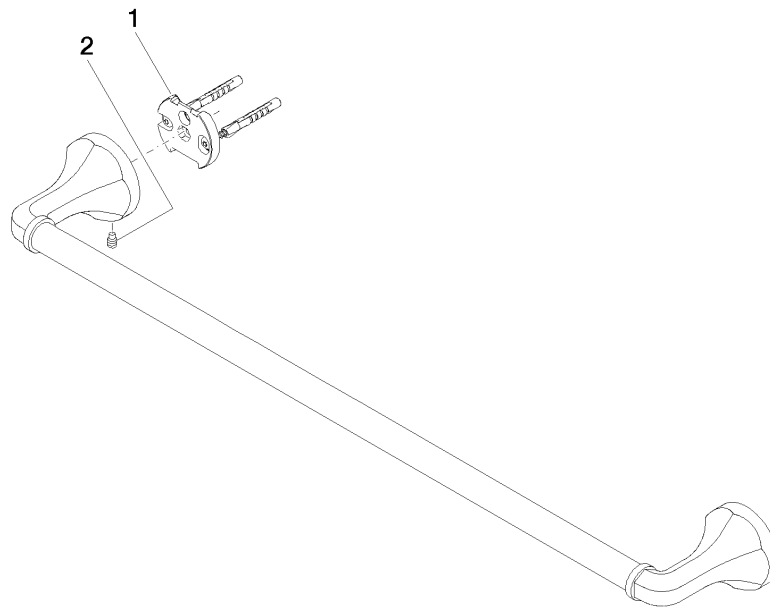

83 060 361

- gauge 600 mm
- width 660mm
- height 60 mm
- rosette Ø 60 mm
- 90mm projection

Note: Standard glass mounting for 8 mm glass only

For 12 mm or more, contact Dornbracht Technical Service

	Platinum	83 060 361-08
	Chrome	83 060 361-00
	Brushed Platinum	83 060 361-06
	Durabrace (23kt Gold)	83 060 361-09
	Brushed Durabrace (23kt Gold)	83 060 361-28
	Brushed Dark Platinum	83 060 361-99

Recommended miscellaneous

MADISON Mounting for towel bar/tumbler mounting on two sides - 12 358 970 90

- for towel bar mounting plus towel bar mounting on back.

83 060 361

mm [inches]

83 060 361

Spare parts list

No.	Item Number	Name	Quantity used	Delivery time
1	05 17 97 507 00 90	fixing set	2	2
2	04 31 11 140 00 90	pin	2	2