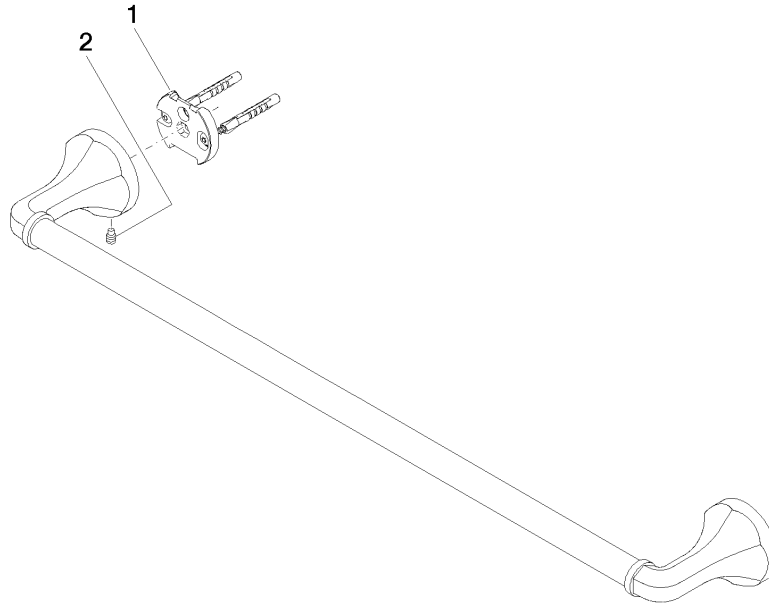

83 060 361

- gauge 600 mm
- width 660mm
- height 60 mm
- rosette Ø 60 mm
- 90mm projection

Note: Standard glass mounting for 8 mm glass only

For 12 mm or more, contact Dornbracht Technical Service

| | | |
|---|--------------------------------|---------------|
|  | Durabronss (23kt Gold) | 83 060 361-09 |
|  | Chrome | 83 060 361-00 |
|  | Brushed Platinum | 83 060 361-06 |
|  | Platinum | 83 060 361-08 |
|  | Brushed Durabronss (23kt Gold) | 83 060 361-28 |
|  | Brushed Dark Platinum | 83 060 361-99 |

Recommended miscellaneous

MADISON Mounting for towel bar/tumbler mounting on two sides - 12 358 970 90

- for towel bar mounting plus towel bar mounting on back.

83 060 361

mm [inches]

83 060 361

Spare parts list

| No. | Item Number | Name | Quantity used | Delivery time |
|-----|--------------------|------------|---------------|---------------|
| 1 | 05 17 97 507 00 90 | fixing set | 2 | 2 |
| 2 | 04 31 11 140 00 90 | pin | 2 | 2 |