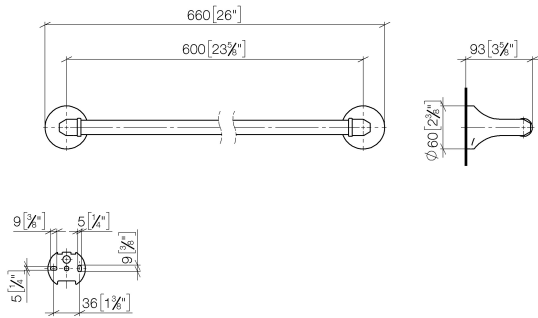

83 060 361

- gauge 600 mm
- width 660mm
- height 60 mm
- rosette Ø 60 mm
- 90mm projection

Note: Standard glass mounting for 8 mm glass only

For 12 mm or more, contact Dornbracht Technical Service

| | | |
|---|--------------------------------|---------------|
|  | Durabronss (23kt Gold) | 83 060 361-09 |
|  | Chrome | 83 060 361-00 |
|  | Brushed Platinum | 83 060 361-06 |
|  | Platinum | 83 060 361-08 |
|  | Brushed Durabronss (23kt Gold) | 83 060 361-28 |
|  | Brushed Dark Platinum | 83 060 361-99 |

Recommended miscellaneous

MADISON Mounting for towel bar/tumbler mounting on two sides - 12 358 970 90

- for towel bar mounting plus towel bar mounting on back.

83 060 361

mm [inches]

83 060 361

Spare parts list

| No. | Item Number | Name | Quantity used | Delivery time |
|-----|--------------------|------------|---------------|---------------|
| 1 | 05 17 97 507 00 90 | fixing set | 2 | 2 |
| 2 | 04 31 11 140 00 90 | pin | 2 | 2 |