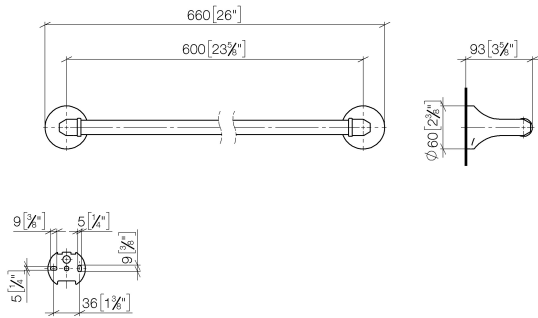

83 060 361

- gauge 600 mm
- width 660mm
- height 60 mm
- rosette Ø 60 mm
- 90mm projection

Note: Standard glass mounting for 8 mm glass only

For 12 mm or more, contact Dornbracht Technical Service

	Brushed Durabron (23kt Gold)	83 060 361-28
	Chrome	83 060 361-00
	Brushed Platinum	83 060 361-06
	Platinum	83 060 361-08
	Durabron (23kt Gold)	83 060 361-09
	Brushed Dark Platinum	83 060 361-99

Recommended miscellaneous

- MADISON Mounting for towel bar/tumbler mounting on two sides -** 12 358 970 90
- for towel bar mounting plus towel bar mounting on back.

83 060 361

mm [inches]

83 060 361

Spare parts list

No.	Item Number	Name	Quantity used	Delivery time
1	05 17 97 507 00 90	fixing set	2	2
2	04 31 11 140 00 90	pin	2	2