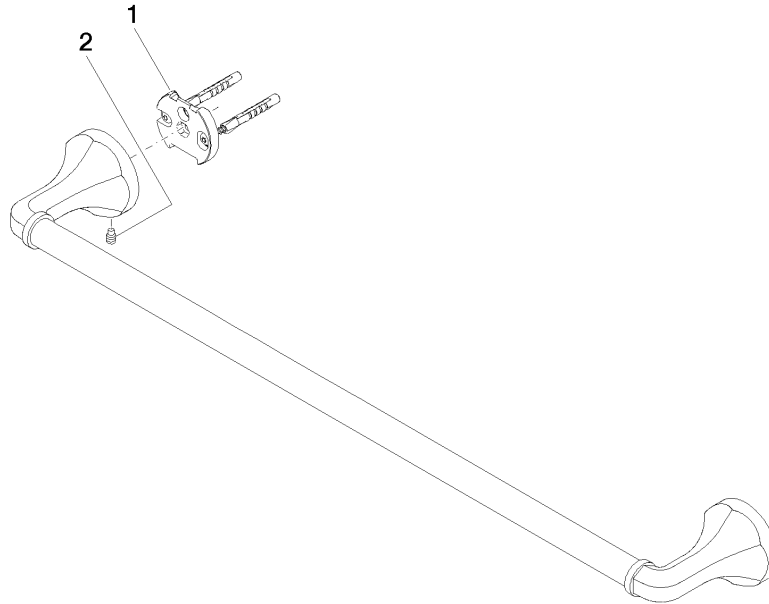

83 060 361

- gauge 600 mm
- width 660mm
- height 60 mm
- rosette Ø 60 mm
- 90mm projection

Note: Standard glass mounting for 8 mm glass only

For 12 mm or more, contact Dornbracht Technical Service

	Brushed Durabron (23kt Gold)	83 060 361-28
	Chrome	83 060 361-00
	Brushed Platinum	83 060 361-06
	Platinum	83 060 361-08
	Durabron (23kt Gold)	83 060 361-09
	Brushed Dark Platinum	83 060 361-99

Recommended miscellaneous

- MADISON Mounting for towel bar/tumbler mounting on two sides -** 12 358 970 90
- for towel bar mounting plus towel bar mounting on back.

83 060 361

mm [inches]

83 060 361

Spare parts list

No.	Item Number	Name	Quantity used	Delivery time
1	05 17 97 507 00 90	fixing set	2	2
2	04 31 11 140 00 90	pin	2	2