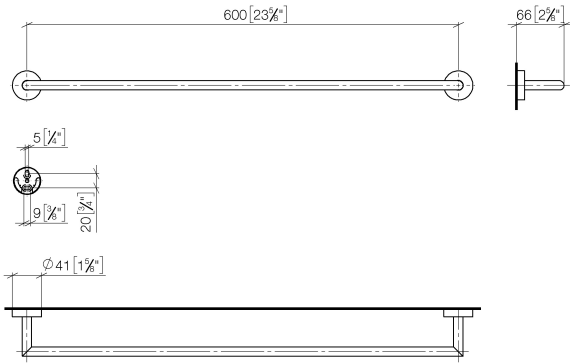

**Towel bar - Brushed Platinum**

ENO

83 060 979

- gauge 600 mm
- width 640mm
- height 40 mm
- rosette Ø 40 mm
- 65mm projection

Fits ELIO, ENO, MEM, META SQUARE, SYNC and TARA ULTRA

Fits: ENO, SYNC, TARA ULTRA, META SQUARE

83 060 979

mm [inches]

83 060 979

Parts for other finishes can be found here: [Chrome](#)