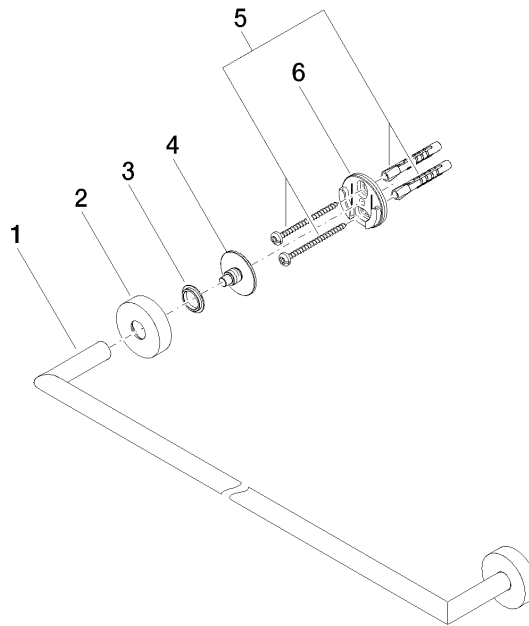

Towel bar - Brushed Champagne (22kt Gold)

ENO

83 060 979

- gauge 600 mm
- width 640mm
- height 40 mm
- rosette Ø 40 mm
- 65mm projection

Fits ELIO, ENO, MEM, META SQUARE, SYNC and TARA ULTRA

Fits: ENO, SYNC, TARA ULTRA, META SQUARE

83 060 979

mm [inches]

83 060 979

Parts for other finishes can be found here: [Chrome](#)

Spare parts list

No.	Item Number	Name	Quantity used	Delivery time
1	05 28 22 622 00-46	holder	1	60
2	08 27 97 500-46	rosette	2	30
3	08 30 11 516 90	ring	2	2
4	08 17 97 560 90	holder	2	2
5	05 30 31 025 00 90	fixing set	2	2
6	08 17 97 501 07	holder	2	2