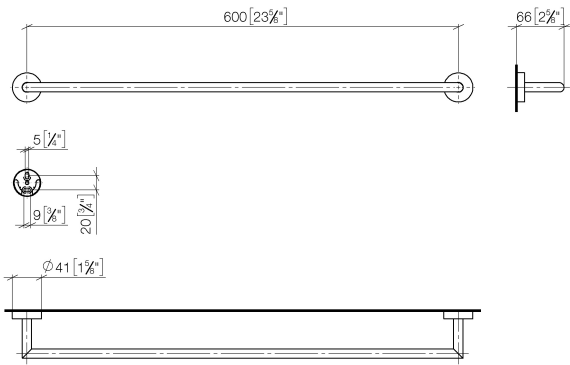

Towel bar - Brushed Chrome

ENO

83 060 979

- gauge 600 mm
- width 640mm
- height 40 mm
- rosette Ø 40 mm
- 65mm projection

Fits ELIO, ENO, MEM, META SQUARE, SYNC and TARA ULTRA

Fits: ENO, SYNC, TARA ULTRA, META SQUARE

83 060 979

mm [inches]

83 060 979

Parts for other finishes can be found here: [Chrome](#)

Spare parts list

No.	Item Number	Name	Quantity used	Delivery time
1	05 28 22 622 00-93	holder	1	20
2	08 27 97 500-93	rosette	2	20
3	08 30 11 516 90	ring	2	2
4	08 17 97 560 90	holder	2	2
5	05 30 31 025 00 90	fixing set	2	2
6	08 17 97 501 07	holder	2	2