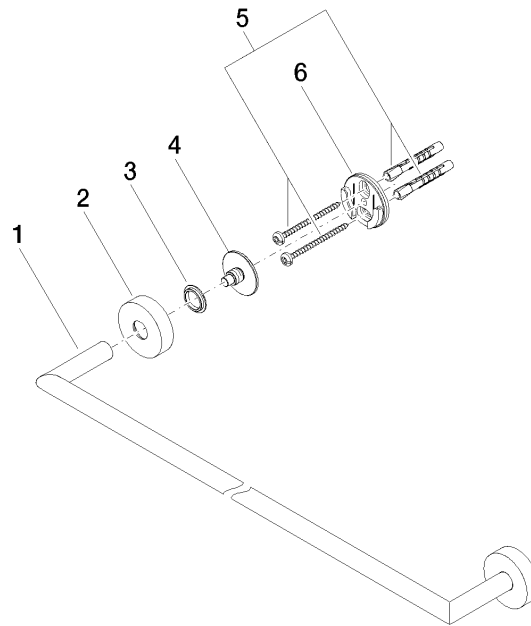

Towel bar - Brushed Chrome

ENO

83 060 979

- gauge 600 mm
- width 640mm
- height 40 mm
- rosette Ø 40 mm
- 65mm projection

Fits ELIO, ENO, MEM, META SQUARE, SYNC and TARA ULTRA

Fits: ENO, SYNC, TARA ULTRA, META SQUARE

83 060 979

mm [inches]

83 060 979

Parts for other finishes can be found here: [Chrome](#)

Spare parts list

No.	Item Number	Name	Quantity used	Delivery time
1	05 28 22 622 00-93	holder	1	20
2	08 27 97 500-93	rosette	2	20
3	08 30 11 516 90	ring	2	2
4	08 17 97 560 90	holder	2	2
5	05 30 31 025 00 90	fixing set	2	2
6	08 17 97 501 07	holder	2	2