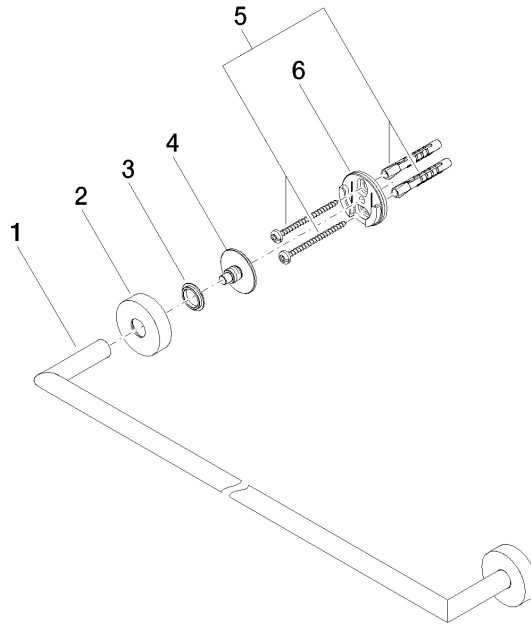

Towel bar - Brushed Dark Platinum

ENO

83 060 979

- gauge 600 mm
- width 640mm
- height 40 mm
- rosette Ø 40 mm
- 65mm projection

Fits ELIO, ENO, MEM, META SQUARE, SYNC and TARA ULTRA

Fits: ENO, SYNC, TARA ULTRA, META SQUARE

83 060 979

mm [inches]

83 060 979

Parts for other finishes can be found here: [Chrome](#)

Spare parts list

No.	Item Number	Name	Quantity used	Delivery time
1	05 28 22 622 00-99	holder	1	60
2	08 27 97 500-99	rosette	2	30
3	08 30 11 516 90	ring	2	2
4	08 17 97 560 90	holder	2	2
5	05 30 31 025 00 90	fixing set	2	2
6	08 17 97 501 07	holder	2	2