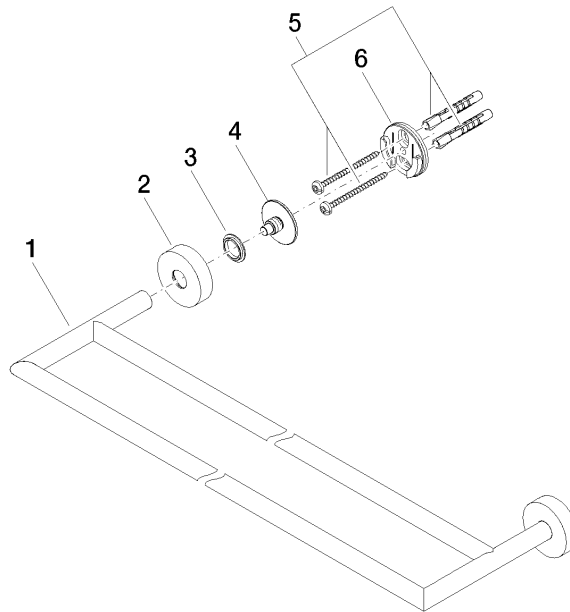

## Towel bar in two parts - Chrome

LISSÉ

83 061 979 Product version from 7/1/2023

- gauge 600 mm
- width 640mm
- height 40 mm
- rosette Ø 40 mm
- 130mm projection

Fits: LISSÉ, META

	Chrome	83 061 979-00
	Brushed Platinum	83 061 979-06
	Dark Chrome	83 061 979-19
	Light Gold	83 061 979-26
	Brushed Light Gold	83 061 979-27
	Matte Black	83 061 979-33
	Brushed Bronze	83 061 979-42
	Brushed Champagne (22kt Gold)	83 061 979-46
	Champagne (22kt Gold)	83 061 979-47
	Brushed Chrome	83 061 979-93
	Brushed Dark Platinum	83 061 979-99

## Towel bar in two parts - Chrome

LISSÉ

83 061 979 Product version from 7/1/2023

mm[inches]

83 061 979 Product version from 7/1/2023

Parts for other finishes can be found here: Brushed Platinum

### Spare parts list

No.	Item Number	Name	Quantity used	Delivery time
1	05 28 22 622 01-00	holder	1	10
2	08 27 97 500-00	rosette	2	10
3	08 30 11 516 90	ring	2	2
4	08 17 97 560 90	holder	2	2
5	05 30 31 025 00 90	fixing set	2	2
6	08 17 97 501 07	holder	2	2