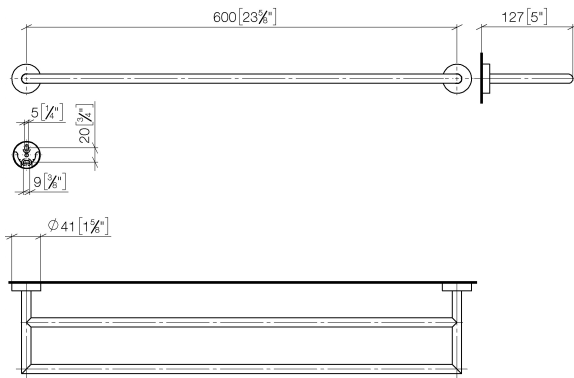

## Towel bar in two parts - Chrome

LISSÉ

83 061 979 Product version from 7/1/2023

- gauge 600 mm
- width 640mm
- height 40 mm
- rosette Ø 40 mm
- 130mm projection

Fits: LISSÉ, META

	Chrome	83 061 979-00
	Brushed Platinum	83 061 979-06
	Dark Chrome	83 061 979-19
	Light Gold	83 061 979-26
	Brushed Light Gold	83 061 979-27
	Matte Black	83 061 979-33
	Brushed Bronze	83 061 979-42
	Brushed Champagne (22kt Gold)	83 061 979-46
	Champagne (22kt Gold)	83 061 979-47
	Brushed Chrome	83 061 979-93
	Brushed Dark Platinum	83 061 979-99

## Towel bar in two parts - Chrome

LISSÉ

83 061 979 Product version from 7/1/2023

mm[inches]

83 061 979 Product version from 7/1/2023

Parts for other finishes can be found here: Brushed Platinum

### Spare parts list

No.	Item Number	Name	Quantity used	Delivery time
1	05 28 22 622 01-00	holder	1	10
2	08 27 97 500-00	rosette	2	10
3	08 30 11 516 90	ring	2	2
4	08 17 97 560 90	holder	2	2
5	05 30 31 025 00 90	fixing set	2	2
6	08 17 97 501 07	holder	2	2