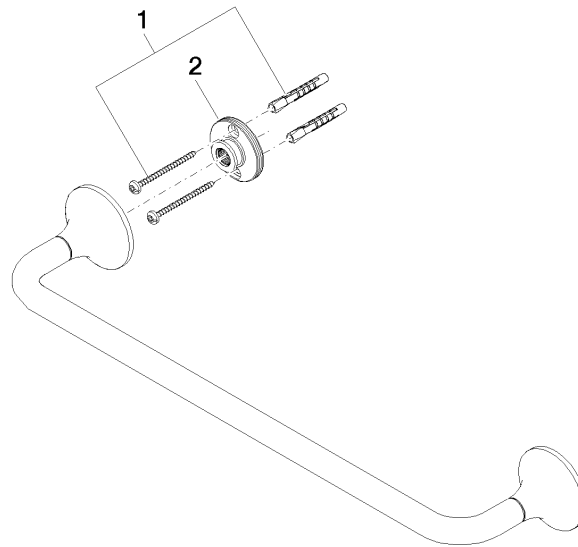

83 070 809

- gauge 450 mm
- width 510mm
- height 60 mm
- 88mm projection

| | | |
|---|--------------------------------|---------------|
|  | Brushed Durabronze (23kt Gold) | 83 070 809-28 |
|  | Chrome | 83 070 809-00 |
|  | Brushed Platinum | 83 070 809-06 |
|  | Platinum | 83 070 809-08 |
|  | Dark Chrome | 83 070 809-19 |
|  | Brushed Bronze | 83 070 809-42 |
|  | Brushed Champagne (22kt Gold) | 83 070 809-46 |
|  | Champagne (22kt Gold) | 83 070 809-47 |
|  | Brushed Dark Platinum | 83 070 809-99 |

83 070 809

mm [inches]

83 070 809

Parts for other finishes can be found here: [Chrome](#)

Spare parts list

| No. | Item Number | Name | Quantity used | Delivery time |
|-----|--------------------|------------|---------------|---------------|
| 1 | 05 30 31 025 00 90 | fixing set | 1 | 2 |
| 2 | 90 17 20 759 00 90 | disc | 1 | 2 |