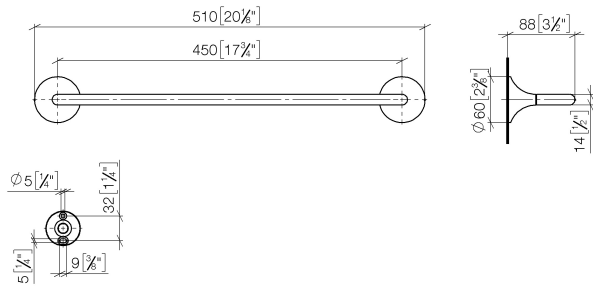

83 070 809

- gauge 450 mm
- width 510mm
- height 60 mm
- 88mm projection

| | | |
|---|--------------------------------|---------------|
|  | Brushed Durabronze (23kt Gold) | 83 070 809-28 |
|  | Chrome | 83 070 809-00 |
|  | Brushed Platinum | 83 070 809-06 |
|  | Platinum | 83 070 809-08 |
|  | Dark Chrome | 83 070 809-19 |
|  | Brushed Bronze | 83 070 809-42 |
|  | Brushed Champagne (22kt Gold) | 83 070 809-46 |
|  | Champagne (22kt Gold) | 83 070 809-47 |
|  | Brushed Dark Platinum | 83 070 809-99 |

83 070 809

mm [inches]

83 070 809

Parts for other finishes can be found here: [Chrome](#)

Spare parts list

| No. | Item Number | Name | Quantity used | Delivery time |
|-----|--------------------|------------|---------------|---------------|
| 1 | 05 30 31 025 00 90 | fixing set | 1 | 2 |
| 2 | 90 17 20 759 00 90 | disc | 1 | 2 |