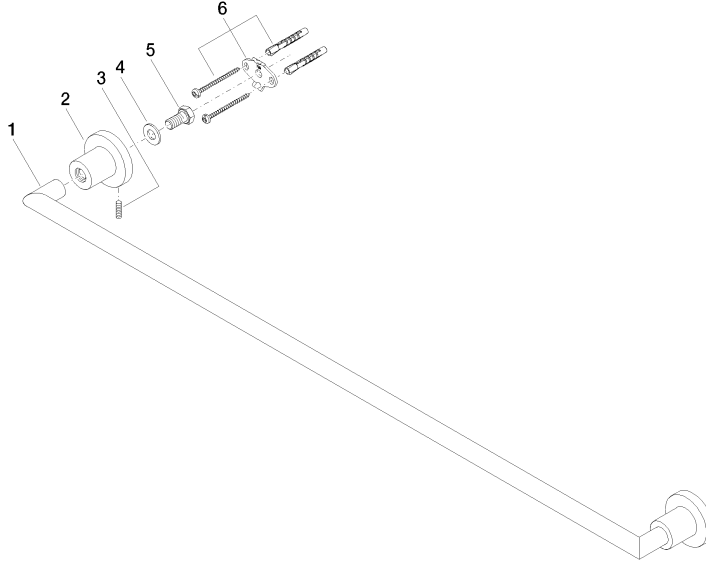

TARA Towel bar - Brushed Bronze

83 080 892 Product version from 4/1/2024

- gauge 800 mm
- width 855mm
- height 55 mm
- rosette Ø 55 mm
- 81mm projection

Fits TARA

	Brushed Bronze	83 080 892-42
	Chrome	83 080 892-00
	Brushed Platinum	83 080 892-06
	Platinum	83 080 892-08
	Dark Chrome	83 080 892-19
	Brushed Durabrass (23kt Gold)	83 080 892-28
	Matte Black	83 080 892-33
	Brushed Champagne (22kt Gold)	83 080 892-46
	Champagne (22kt Gold)	83 080 892-47
	Brushed Chrome	83 080 892-93
	Brushed Dark Platinum	83 080 892-99

TARA Towel bar - Brushed Bronze

83 080 892 Product version from 4/1/2024

mm [inches]

TARA Towel bar - Brushed Bronze

83 080 892 Product version from 4/1/2024

Parts for other finishes can be found here: [Chrome](#)

Spare parts list

No.	Item Number	Name	Quantity used	Delivery time
1	05 28 22 590 00-42	bar	1	60
2	08 17 89 505-42	holder	2	60
3	04 31 11 113 00 90	pin	2	2
4	09 30 11 046 90	disc	2	2
5	09 30 30 071 90	screw	2	2
6	05 17 20 739 00 90	fixing set	2	2