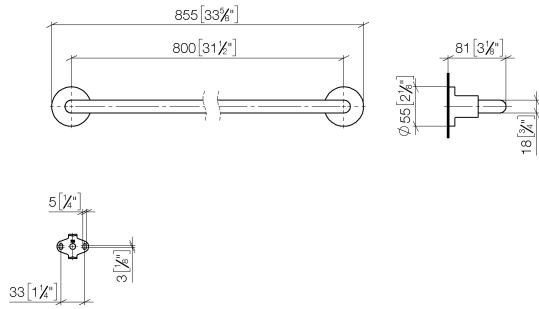

TARA Towel bar - Brushed Bronze

83 080 892 Product version from 4/1/2024

- gauge 800 mm
- width 855mm
- height 55 mm
- rosette Ø 55 mm
- 81mm projection

Fits TARA

	Brushed Bronze	83 080 892-42
	Chrome	83 080 892-00
	Brushed Platinum	83 080 892-06
	Platinum	83 080 892-08
	Dark Chrome	83 080 892-19
	Brushed Durabrass (23kt Gold)	83 080 892-28
	Matte Black	83 080 892-33
	Brushed Champagne (22kt Gold)	83 080 892-46
	Champagne (22kt Gold)	83 080 892-47
	Brushed Chrome	83 080 892-93
	Brushed Dark Platinum	83 080 892-99

TARA Towel bar - Brushed Bronze

83 080 892 Product version from 4/1/2024

mm [inches]

TARA Towel bar - Brushed Bronze

83 080 892 Product version from 4/1/2024

Parts for other finishes can be found here: [Chrome](#)

Spare parts list

No.	Item Number	Name	Quantity used	Delivery time
1	05 28 22 590 00-42	bar	1	60
2	08 17 89 505-42	holder	2	60
3	04 31 11 113 00 90	pin	2	2
4	09 30 11 046 90	disc	2	2
5	09 30 30 071 90	screw	2	2
6	05 17 20 739 00 90	fixing set	2	2