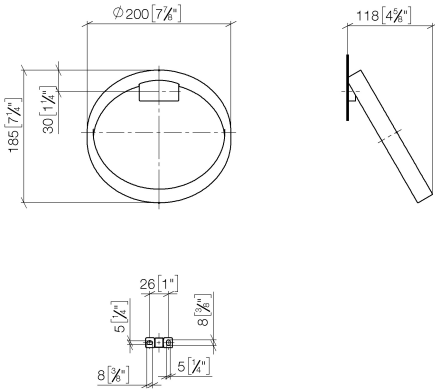

**CYO Towel ring round - Dark Chrome**

CYO

83 200 811

- width 200mm
- 118mm projection

	Dark Chrome	83 200 811-19
	Chrome	83 200 811-00
	Brushed Platinum	83 200 811-06
	Brushed Durabronze (23kt Gold)	83 200 811-28
	Brushed Dark Platinum	83 200 811-99

83 200 811

mm [inches]

83 200 811

Parts for other finishes can be found here: [Chrome](#)

### Spare parts list

No.	Item Number	Name	Quantity used	Delivery time
1	90 31 11 004 00 90	pin	1	2
2	09 30 30 167 90	screw	3	2
3	05 17 20 758 00 90	fixing set	1	2