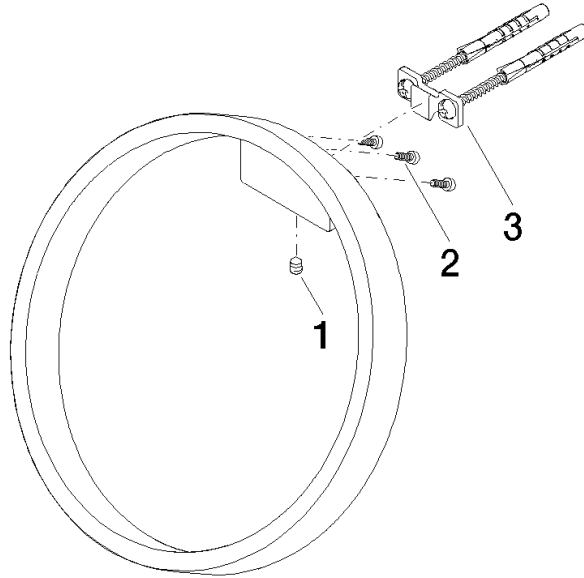

**CYO Towel ring round - Dark Chrome**

CYO

83 200 811

- width 200mm
- 118mm projection

	Dark Chrome	83 200 811-19
	Chrome	83 200 811-00
	Brushed Platinum	83 200 811-06
	Brushed Durabronze (23kt Gold)	83 200 811-28
	Brushed Dark Platinum	83 200 811-99

83 200 811

mm [inches]

83 200 811

Parts for other finishes can be found here: [Chrome](#)

### Spare parts list

No.	Item Number	Name	Quantity used	Delivery time
1	90 31 11 004 00 90	pin	1	2
2	09 30 30 167 90	screw	3	2
3	05 17 20 758 00 90	fixing set	1	2