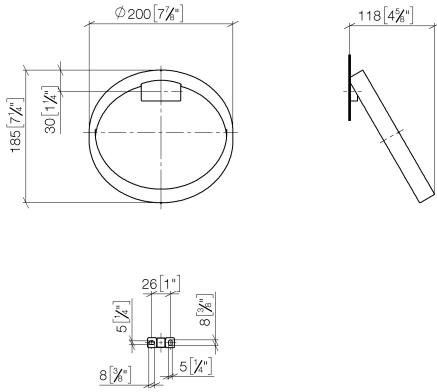

CYO Towel ring round - Brushed Dark Platinum

CYO

83 200 811

- width 200mm
- 118mm projection

	Brushed Dark Platinum	83 200 811-99
	Chrome	83 200 811-00
	Brushed Platinum	83 200 811-06
	Dark Chrome	83 200 811-19
	Brushed Durabronze (23kt Gold)	83 200 811-28

CYO Towel ring round - Brushed Dark Platinum

83 200 811

mm [inches]

83 200 811

Product version from 4/1/2023

Parts for other
finishes can be found
here: [Chrome](#)

CYO Towel ring round - Brushed Dark Platinum