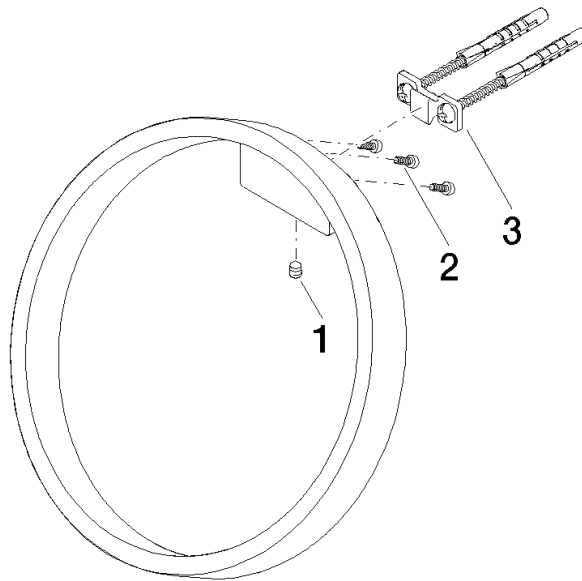

CYO Towel ring round - Brushed Dark Platinum

CYO

83 200 811

- width 200mm
- 118mm projection

	Brushed Dark Platinum	83 200 811-99
	Chrome	83 200 811-00
	Brushed Platinum	83 200 811-06
	Dark Chrome	83 200 811-19
	Brushed Durabronze (23kt Gold)	83 200 811-28

CYO Towel ring round - Brushed Dark Platinum

83 200 811

mm [inches]

83 200 811

Product version from 4/1/2023

Parts for other
finishes can be found
here: [Chrome](#)

CYO Towel ring round - Brushed Dark Platinum

CYO

83 200 811

Spare parts list

Product version from 4/1/2023

No.	Item Number	Name	Quantity used	Delivery time
	90 31 11 004 00 90	pin	5	2