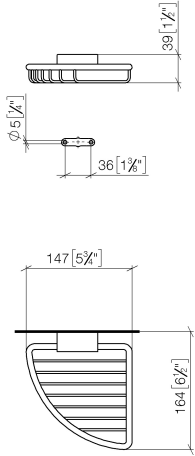

Corner soap basket - Durabronz (23kt Gold)

IMO

83 281 530

- width 150mm
- height 40 mm
- 165mm projection

Fits: IMO, LULU, MADISON, MEM, TARA,
CL.1, LISSÉ, VAIA, META, CYO

	Durabronz (23kt Gold)	83 281 530-09
	Chrome	83 281 530-00
	Brushed Platinum	83 281 530-06
	Platinum	83 281 530-08
	Dark Chrome	83 281 530-19
	Light Gold	83 281 530-26
	Brushed Light Gold	83 281 530-27
	Brushed Durabronz (23kt Gold)	83 281 530-28
	Matte Black	83 281 530-33
	Brushed Bronze	83 281 530-42
	Brushed Champagne (22kt Gold)	83 281 530-46
	Champagne (22kt Gold)	83 281 530-47
	Brushed Chrome	83 281 530-93
	Brushed Dark Platinum	83 281 530-99

83 281 530

mm [inches]

83 281 530

Product version from 10/1/2023

Parts for other
finishes can be found
here: Chrome

Corner soap basket - Durabrass (23kt Gold)

IMO

83 281 530

Spare parts list

Product version from 10/1/2023

No.	Item Number	Name	Quantity used	Delivery time
	05 30 31 025 00 90	fixing set	9	2