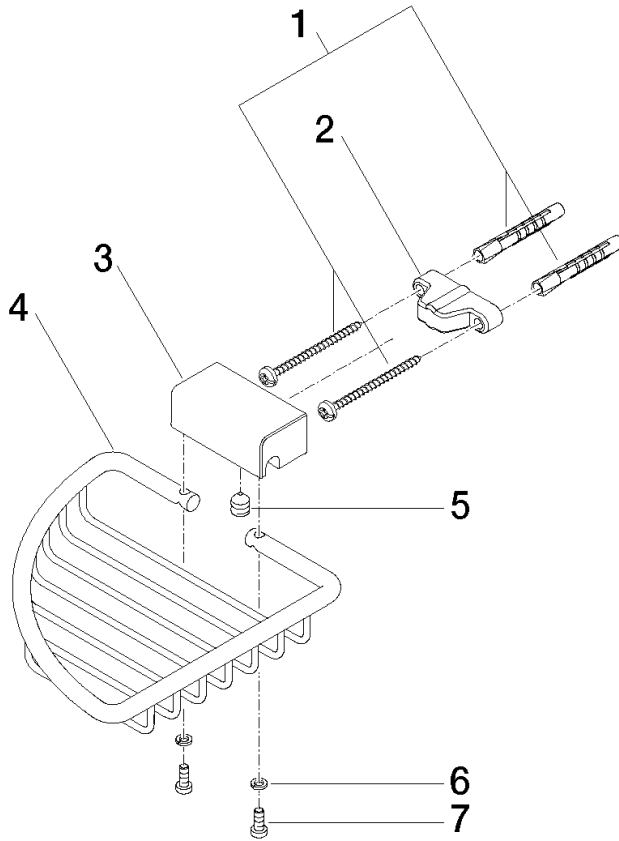

Corner soap basket - Durabronz (23kt Gold)

IMO

83 281 530

- width 150mm
- height 40 mm
- 165mm projection

Fits: IMO, LULU, MADISON, MEM, TARA,
CL.1, LISSÉ, VAIA, META, CYO

	Durabronz (23kt Gold)	83 281 530-09
	Chrome	83 281 530-00
	Brushed Platinum	83 281 530-06
	Platinum	83 281 530-08
	Dark Chrome	83 281 530-19
	Light Gold	83 281 530-26
	Brushed Light Gold	83 281 530-27
	Brushed Durabronz (23kt Gold)	83 281 530-28
	Matte Black	83 281 530-33
	Brushed Bronze	83 281 530-42
	Brushed Champagne (22kt Gold)	83 281 530-46
	Champagne (22kt Gold)	83 281 530-47
	Brushed Chrome	83 281 530-93
	Brushed Dark Platinum	83 281 530-99

83 281 530

mm [inches]

83 281 530

Product version from 10/1/2023

Parts for other
finishes can be found
here: Chrome

Corner soap basket - Durabrass (23kt Gold)

IMO

83 281 530

Spare parts list

Product version from 10/1/2023

No.	Item Number	Name	Quantity used	Delivery time
	05 30 31 025 00 90	fixing set	9	2