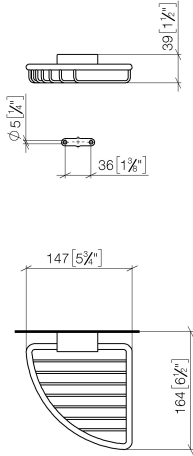

**Corner soap basket - Matte Black**

IMO

83 281 530

- width 150mm
- height 40 mm
- 165mm projection

Fits: IMO, LULU, MADISON, MEM, TARA,  
CL.1, LISSÉ, VAIA, META, CYO

	Matte Black	83 281 530-33
	Chrome	83 281 530-00
	Brushed Platinum	83 281 530-06
	Platinum	83 281 530-08
	Durabress (23kt Gold)	83 281 530-09
	Dark Chrome	83 281 530-19
	Light Gold	83 281 530-26
	Brushed Light Gold	83 281 530-27
	Brushed Durabress (23kt Gold)	83 281 530-28
	Brushed Bronze	83 281 530-42
	Brushed Champagne (22kt Gold)	83 281 530-46
	Champagne (22kt Gold)	83 281 530-47
	Brushed Chrome	83 281 530-93
	Brushed Dark Platinum	83 281 530-99

83 281 530

mm [inches]

83 281 530

**Product version from 10/1/2023**

Parts for other finishes can be found here: [Chrome](#)

#### Product version from 10/1/2023

No.	Item Number	Name	Quantity used	Delivery time
	05 30 31 025 00 90	fixing set	9	2