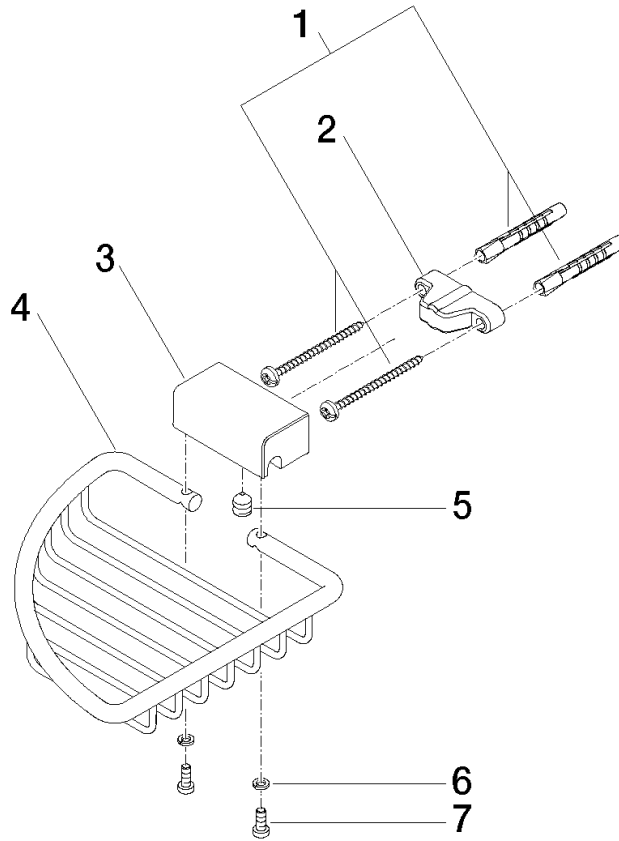

**Corner soap basket - Matte Black**

IMO

83 281 530

- width 150mm
- height 40 mm
- 165mm projection

Fits: IMO, LULU, MADISON, MEM, TARA,  
CL.1, LISSÉ, VAIA, META, CYO

	Matte Black	83 281 530-33
	Chrome	83 281 530-00
	Brushed Platinum	83 281 530-06
	Platinum	83 281 530-08
	Durabress (23kt Gold)	83 281 530-09
	Dark Chrome	83 281 530-19
	Light Gold	83 281 530-26
	Brushed Light Gold	83 281 530-27
	Brushed Durabress (23kt Gold)	83 281 530-28
	Brushed Bronze	83 281 530-42
	Brushed Champagne (22kt Gold)	83 281 530-46
	Champagne (22kt Gold)	83 281 530-47
	Brushed Chrome	83 281 530-93
	Brushed Dark Platinum	83 281 530-99

83 281 530

mm [inches]

83 281 530

**Product version from 10/1/2023**

Parts for other finishes can be found here: [Chrome](#)

## Corner soap basket - Matte Black

IMO

83 281 530

#### Product version from 10/1/2023

No.	Item Number	Name	Quantity used	Delivery time
	05 30 31 025 00 90	fixing set	9	2