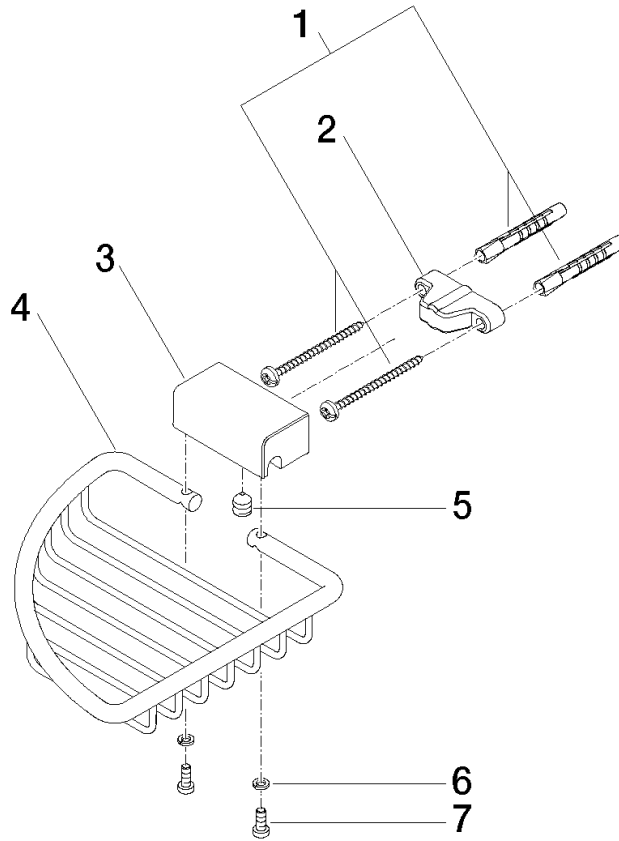

Corner soap basket - Brushed Chrome

IMO

83 281 530

- width 150mm
- height 40 mm
- 165mm projection

Fits: IMO, LULU, MADISON, MEM, TARA,
CL.1, LISSÉ, VAIA, META, CYO

	Brushed Chrome	83 281 530-93
	Chrome	83 281 530-00
	Brushed Platinum	83 281 530-06
	Platinum	83 281 530-08
	Durabrand (23kt Gold)	83 281 530-09
	Dark Chrome	83 281 530-19
	Light Gold	83 281 530-26
	Brushed Light Gold	83 281 530-27
	Brushed Durabrand (23kt Gold)	83 281 530-28
	Matte Black	83 281 530-33
	Brushed Bronze	83 281 530-42
	Brushed Champagne (22kt Gold)	83 281 530-46
	Champagne (22kt Gold)	83 281 530-47
	Brushed Dark Platinum	83 281 530-99

83 281 530

mm [inches]

83 281 530

Product version from 10/1/2023

Parts for other
finishes can be found
here: [Chrome](#)

Corner soap basket - Brushed Chrome

IMO

83 281 530

Spare parts list

Product version from 10/1/2023

No.	Item Number	Name	Quantity used	Delivery time
	05 30 31 025 00 90	fixing set	9	2