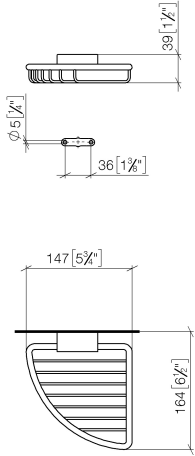

Corner soap basket - Brushed Chrome

IMO

83 281 530

- width 150mm
- height 40 mm
- 165mm projection

Fits: IMO, LULU, MADISON, MEM, TARA,
CL.1, LISSÉ, VAIA, META, CYO

	Brushed Chrome	83 281 530-93
	Chrome	83 281 530-00
	Brushed Platinum	83 281 530-06
	Platinum	83 281 530-08
	Durabrand (23kt Gold)	83 281 530-09
	Dark Chrome	83 281 530-19
	Light Gold	83 281 530-26
	Brushed Light Gold	83 281 530-27
	Brushed Durabrand (23kt Gold)	83 281 530-28
	Matte Black	83 281 530-33
	Brushed Bronze	83 281 530-42
	Brushed Champagne (22kt Gold)	83 281 530-46
	Champagne (22kt Gold)	83 281 530-47
	Brushed Dark Platinum	83 281 530-99

83 281 530

mm [inches]

83 281 530

Product version from 10/1/2023

Parts for other
finishes can be found
here: [Chrome](#)

Corner soap basket - Brushed Chrome

IMO

83 281 530

Spare parts list

Product version from 10/1/2023

No.	Item Number	Name	Quantity used	Delivery time
	05 30 31 025 00 90	fixing set	9	2