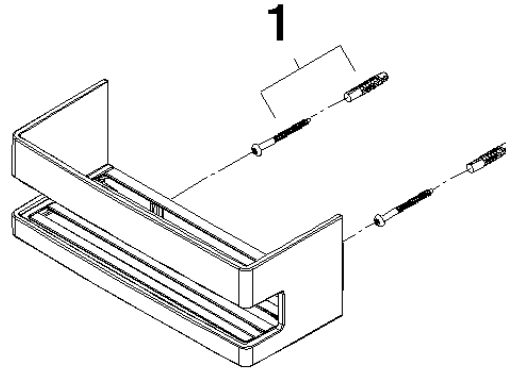

Shower basket for wall mounting - Soft Black

83 290 832

- width 225mm
- Height: 89 mm
- Projection: 92 mm

	Soft Black	83 290 832-69 0010
	Chrome	83 290 832-00 0010

Shower basket for wall mounting - Soft Black

83 290 832

Shower basket for wall mounting - Soft Black

83 290 832

Parts for other
finishes can be found
here: [Chrome](#)

Spare parts list

No.	Item Number	Name	Quantity used	Delivery time
1	05 30 31 025 00 90	fixing set	1	2